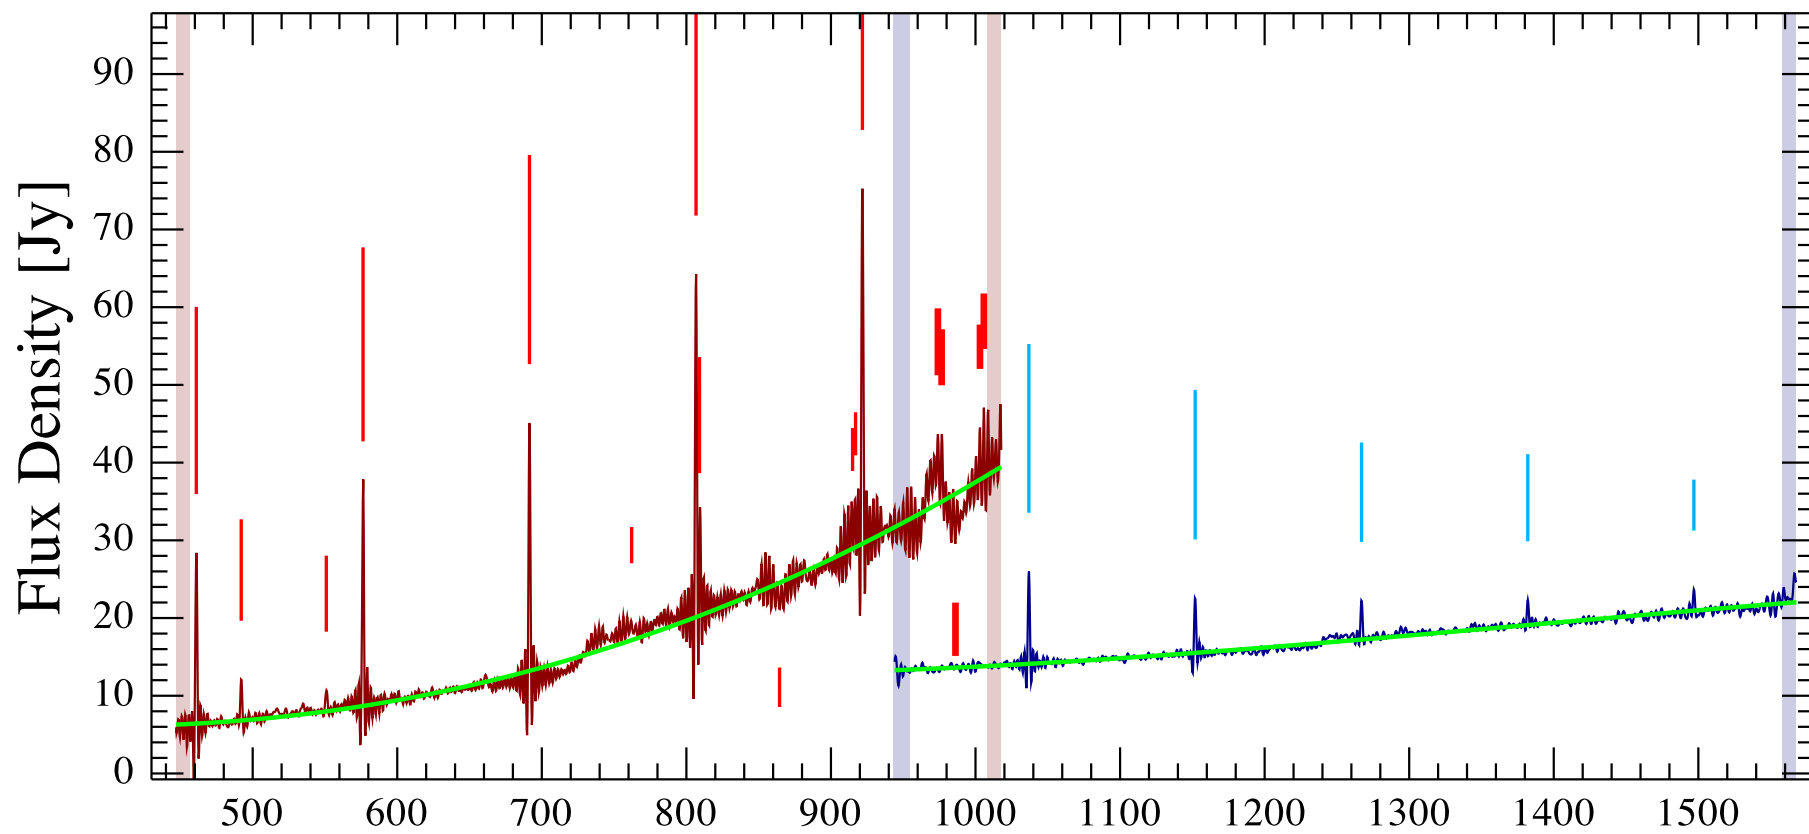

V1735 Cyg-1 Observation ID 1342219560; (17/5)

V1735 Cyg-1 Observation ID 1342219560; (9/5)