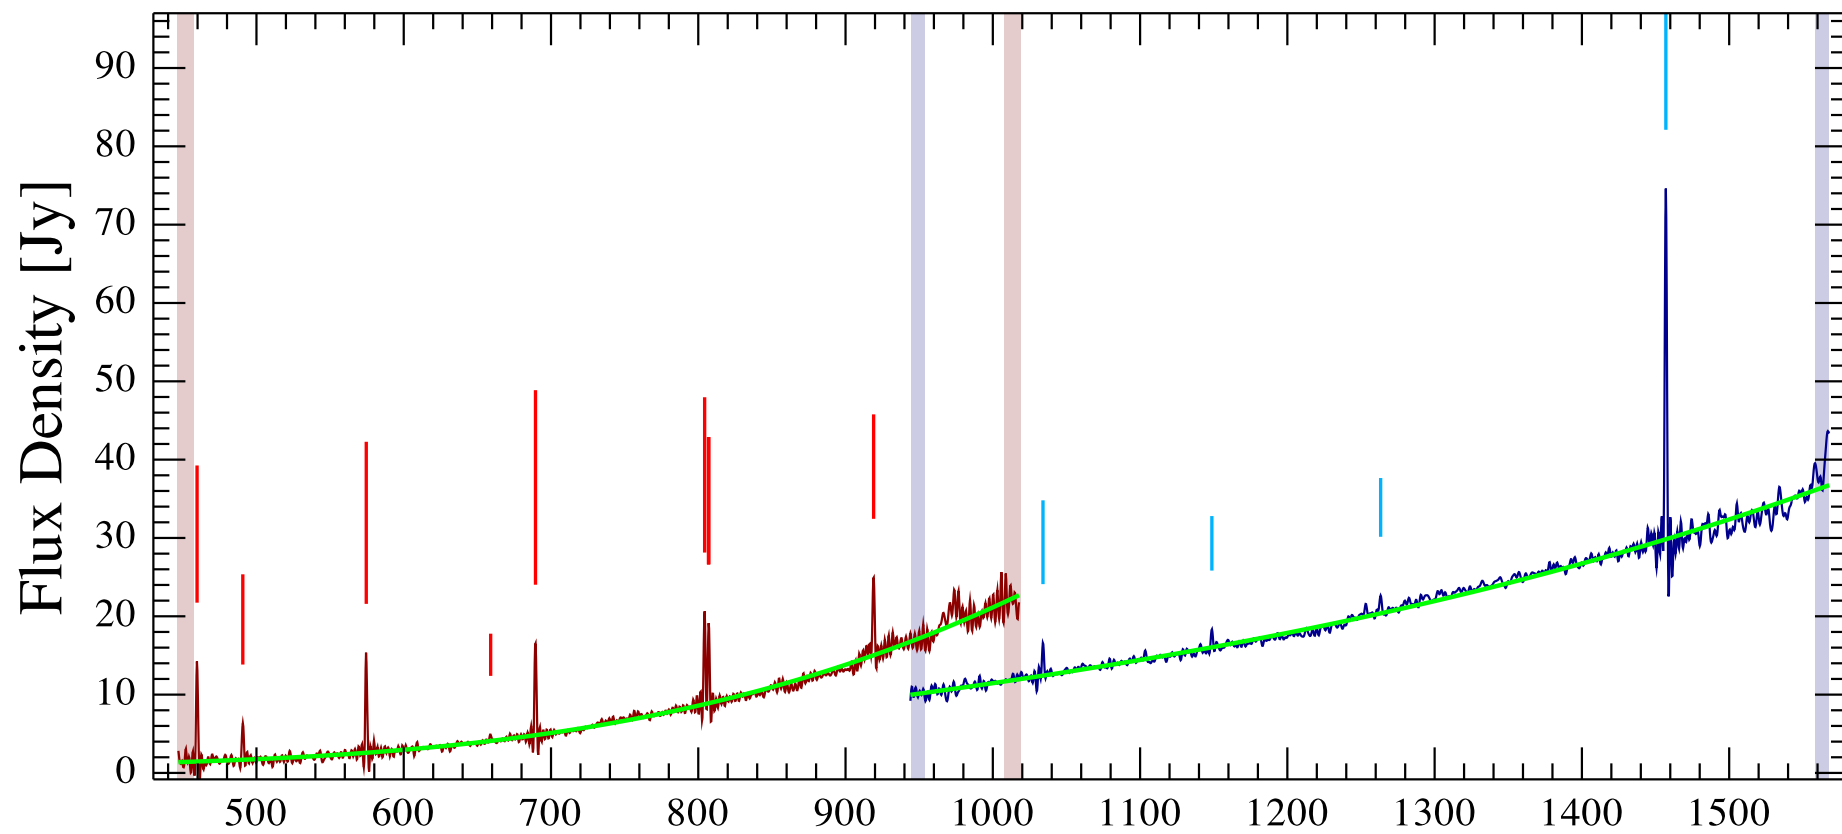

NGC2146-SE Observation ID 1342219555; (10/4)

NGC2146-SE Observation ID 1342219555; (8/4)