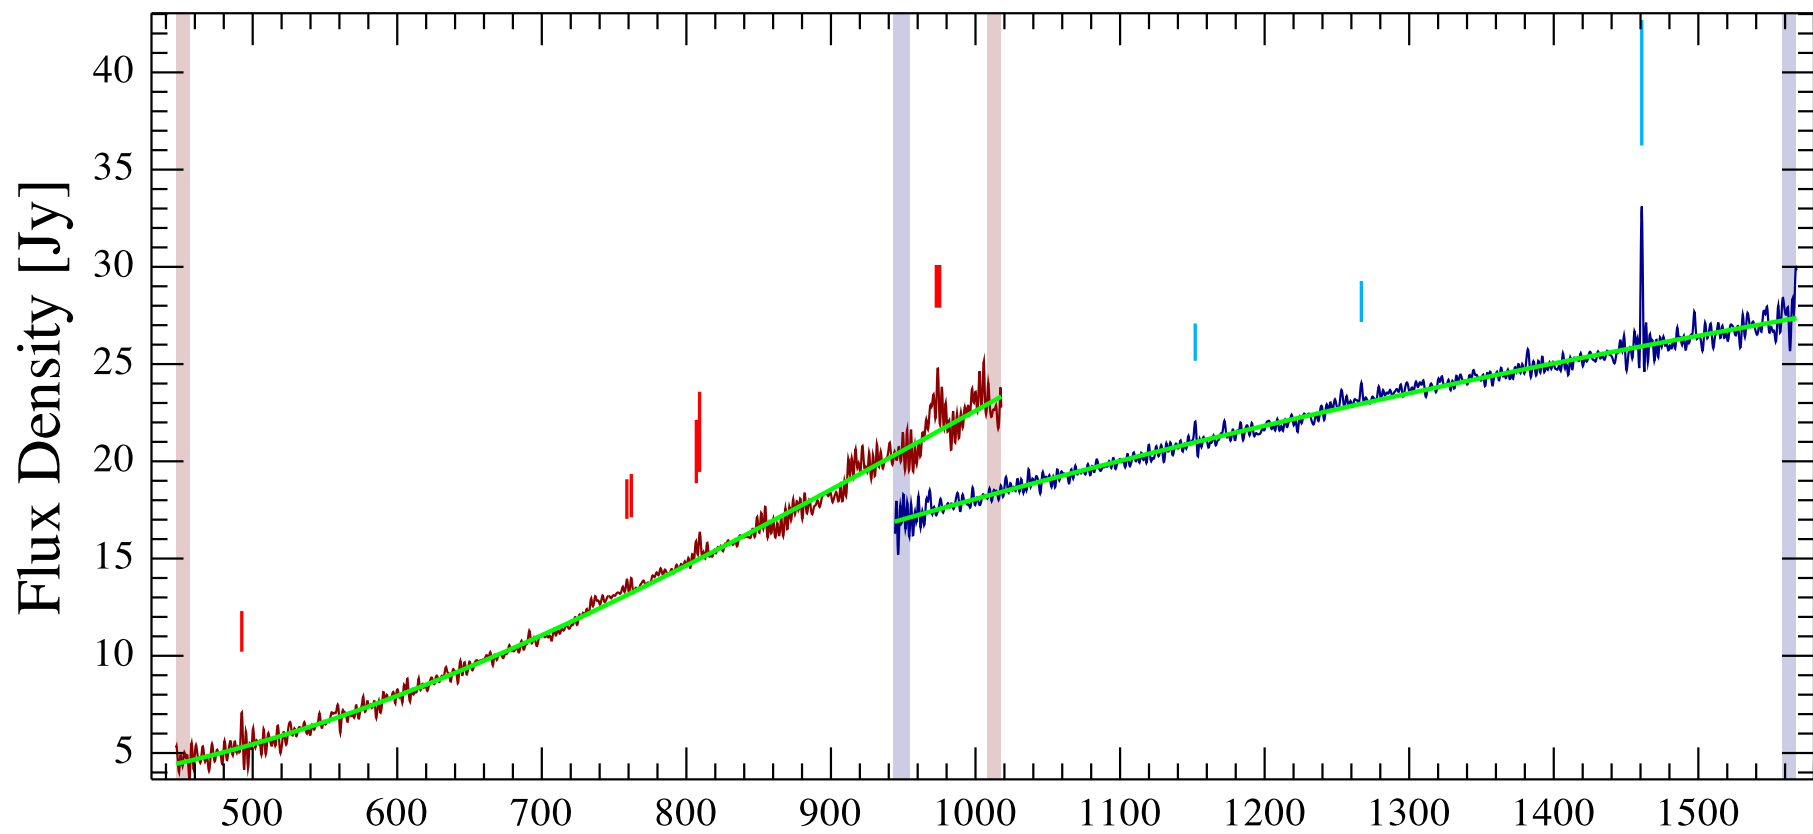

HD 163296 Observation ID 1342216906; (6/3)

HD 163296 Observation ID 1342216906; (1/2)