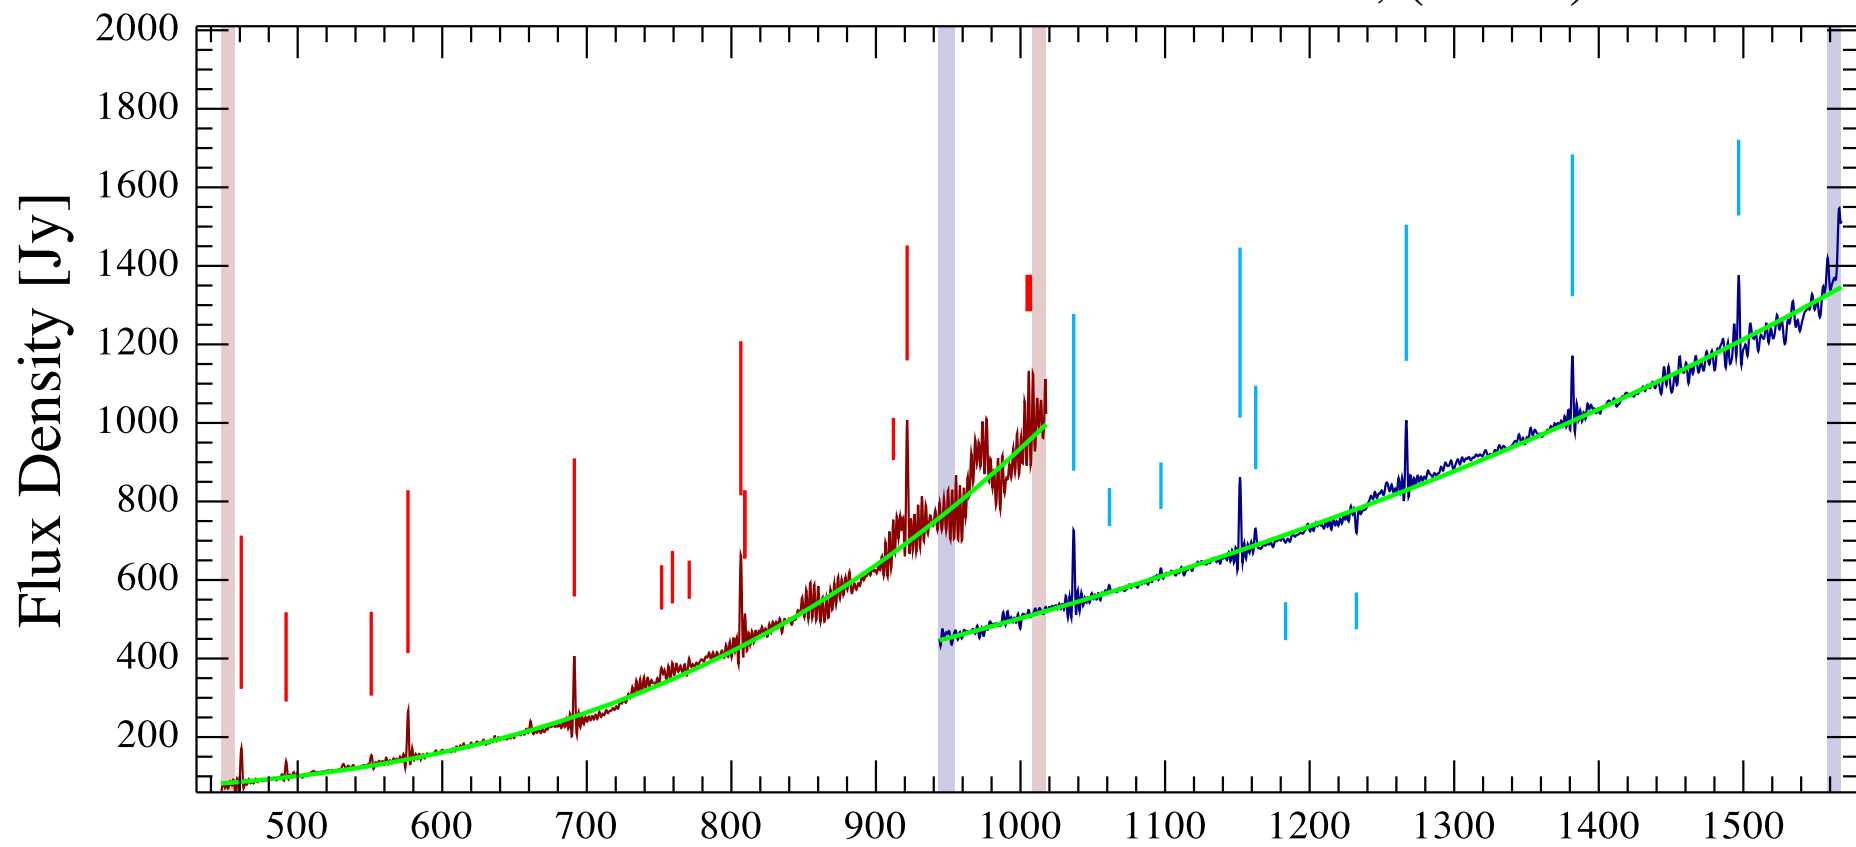

W33A Observation ID 1342216898; (15/10)

W33A Observation ID 1342216898; (16/11)