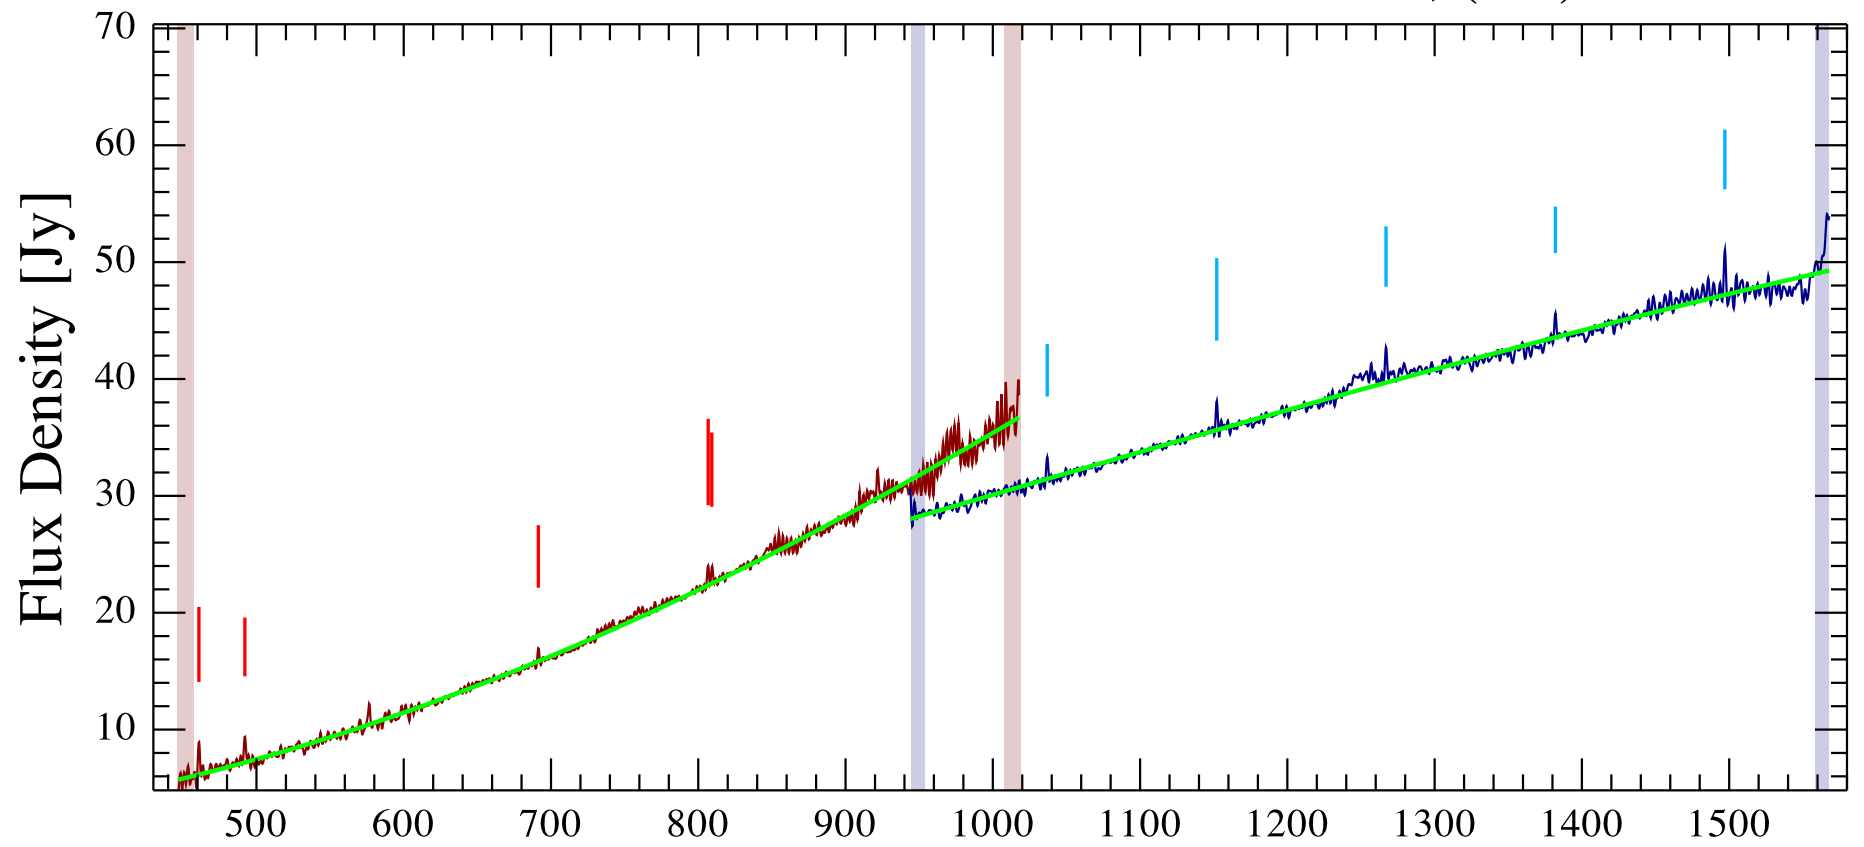

HD 97048 Observation ID 1342216877; (5/5)

HD 97048 Observation ID 1342216877; (5/7)