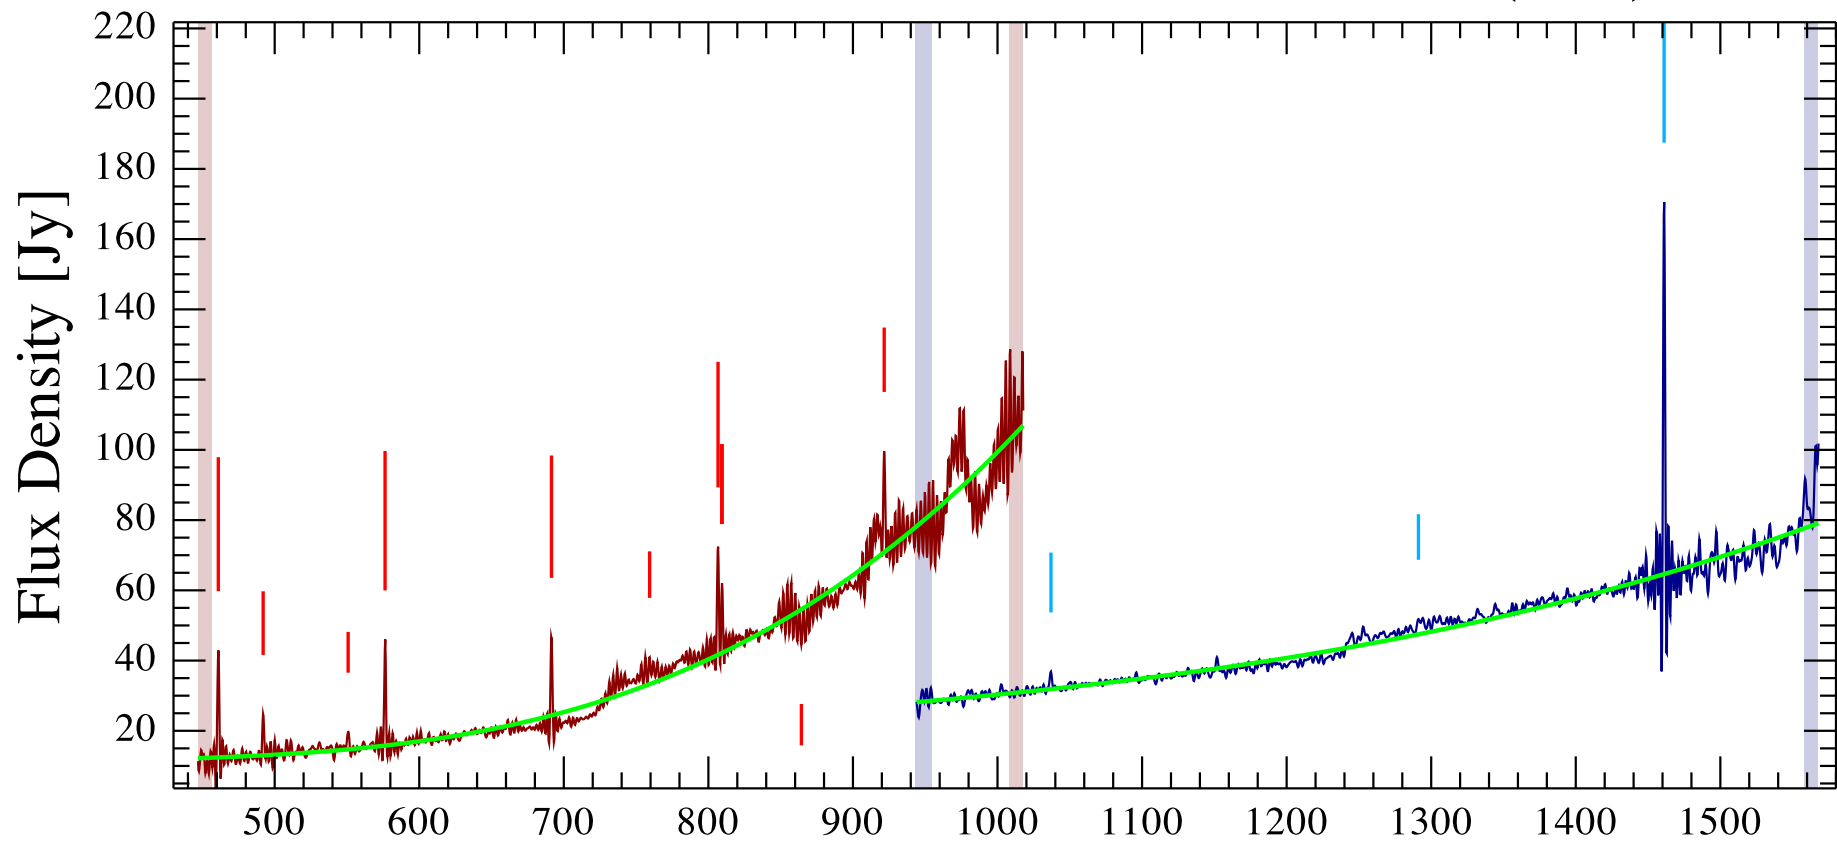

NGC6334_off Observation ID 1342214829; (12/3)

NGC6334_off Observation ID 1342214829; (8/3)