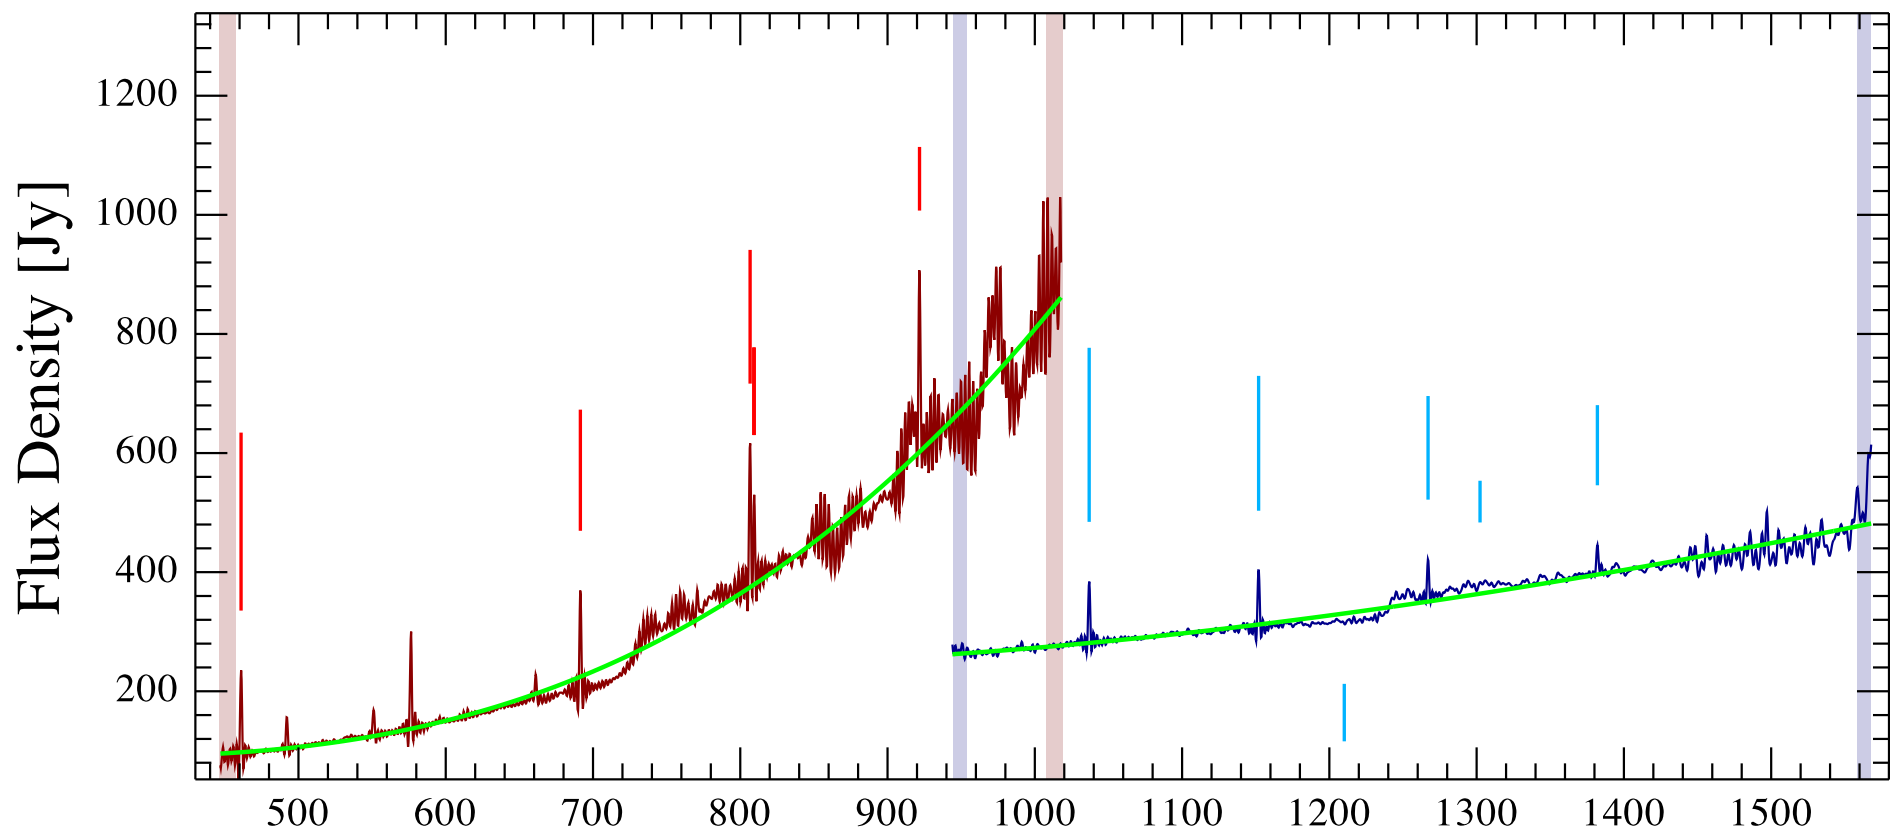

NGC6334_int Observation ID 1342214828; (7/6)

NGC6334_int Observation ID 1342214828; (14/7)