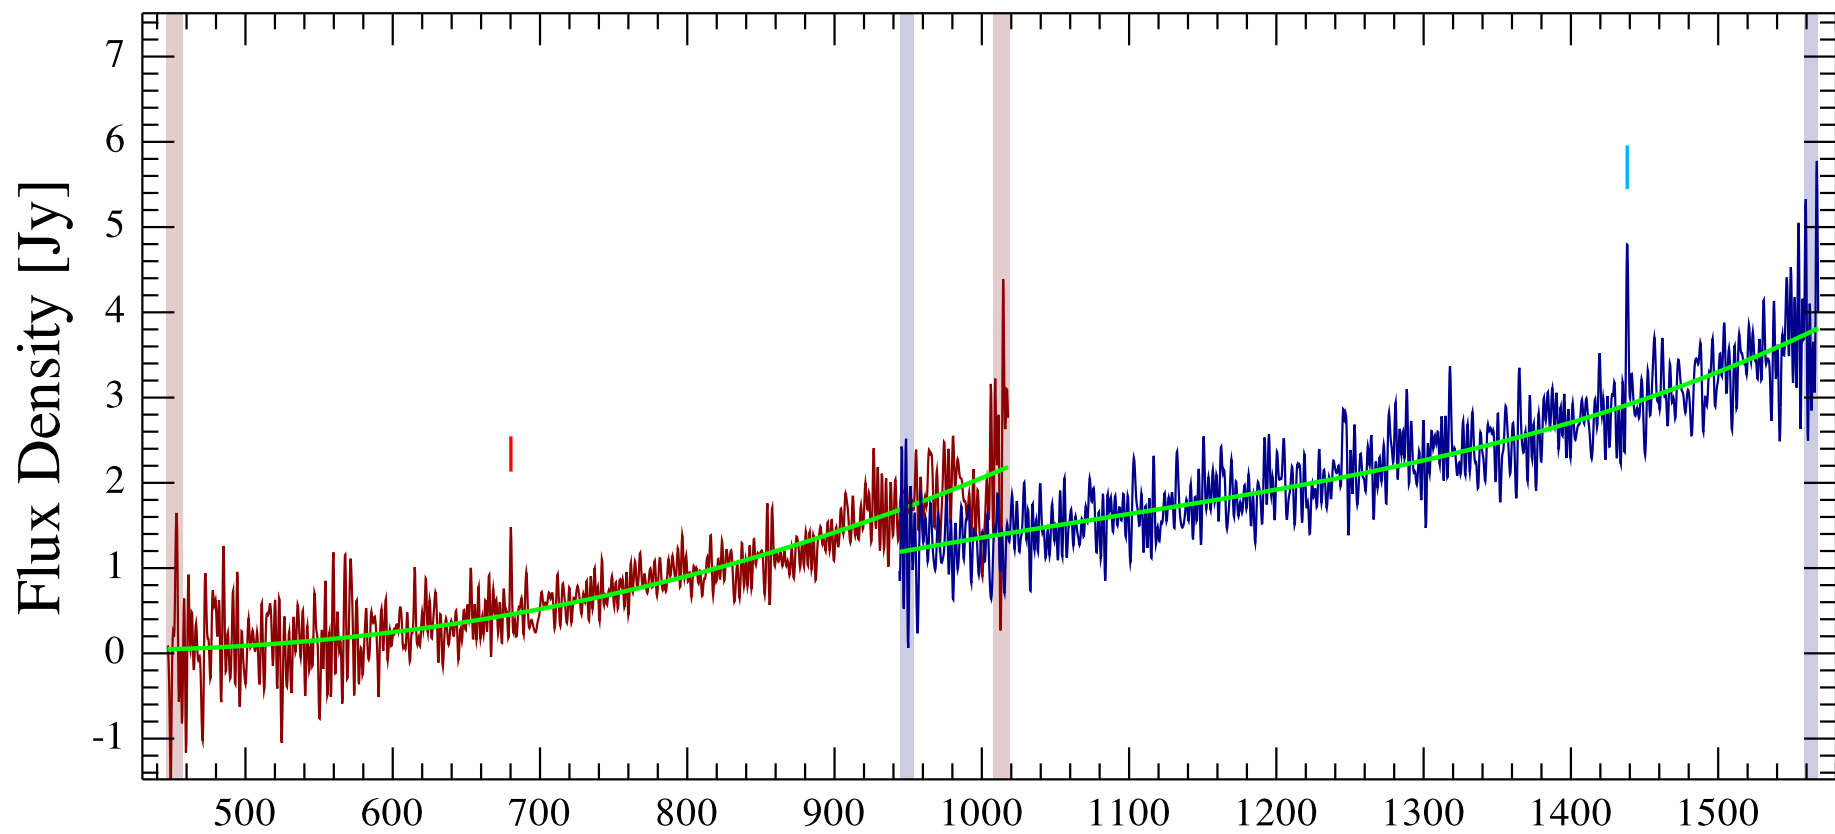

NGC6052 Observation ID 1342212347; (1/1)

NGC6052 Observation ID 1342212347; (1/2)