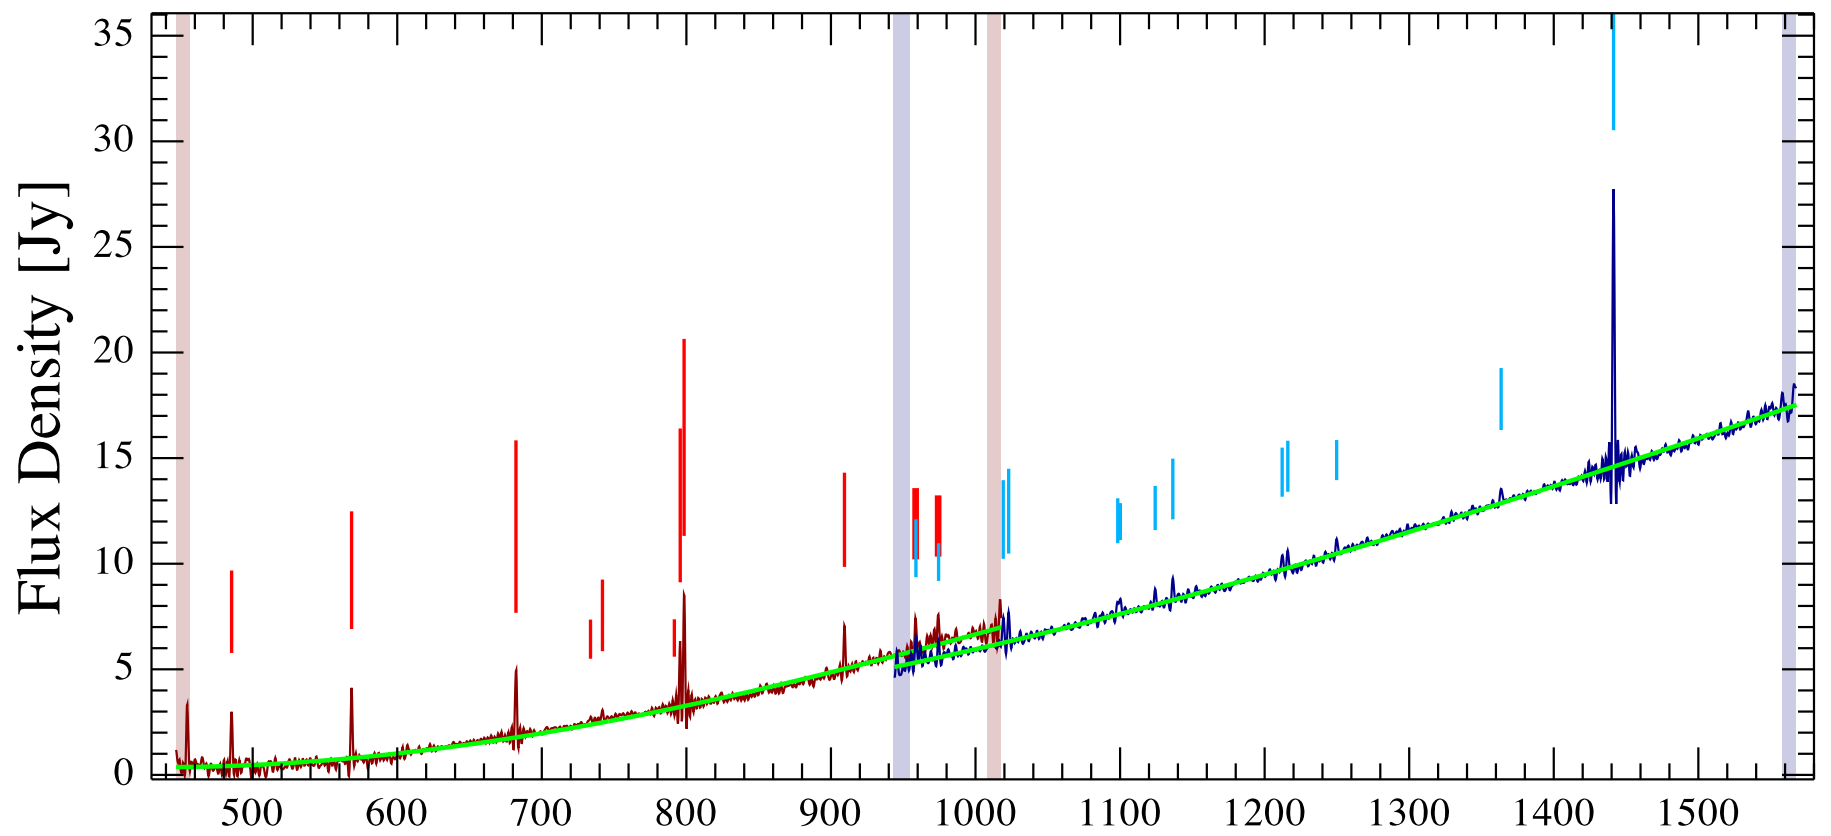

NGC5135 Observation ID 1342212344; (11/13)

NGC5135 Observation ID 1342212344; (10/7)