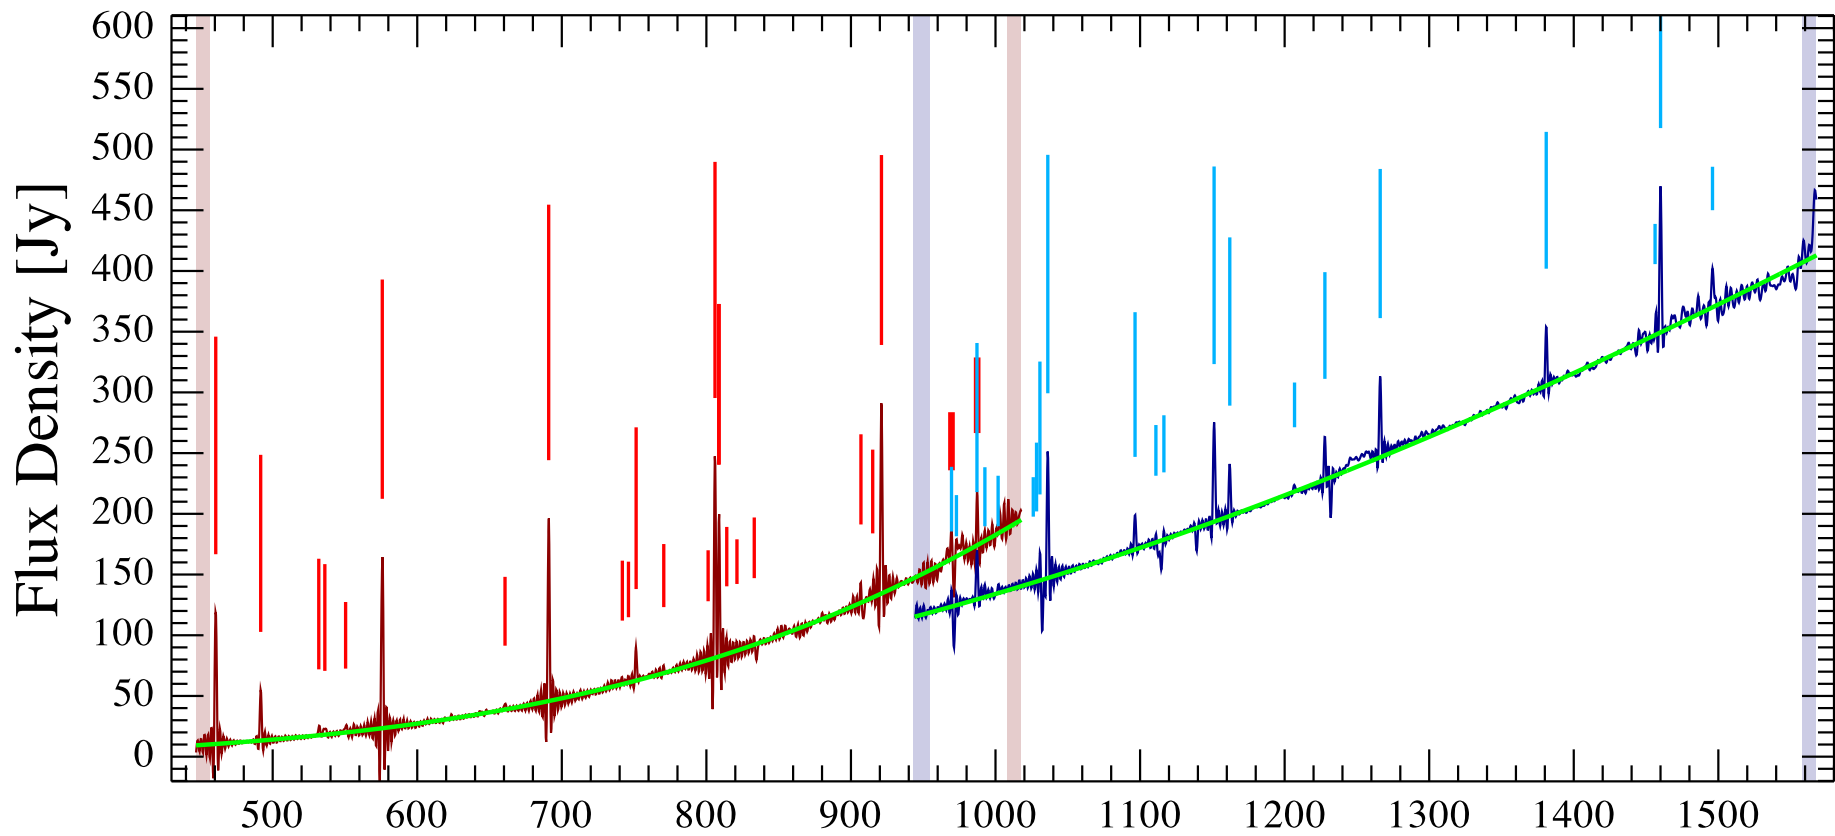

NGC253 Observation ID 1342210847; (25/21)

NGC253 Observation ID 1342210847; (9/7)