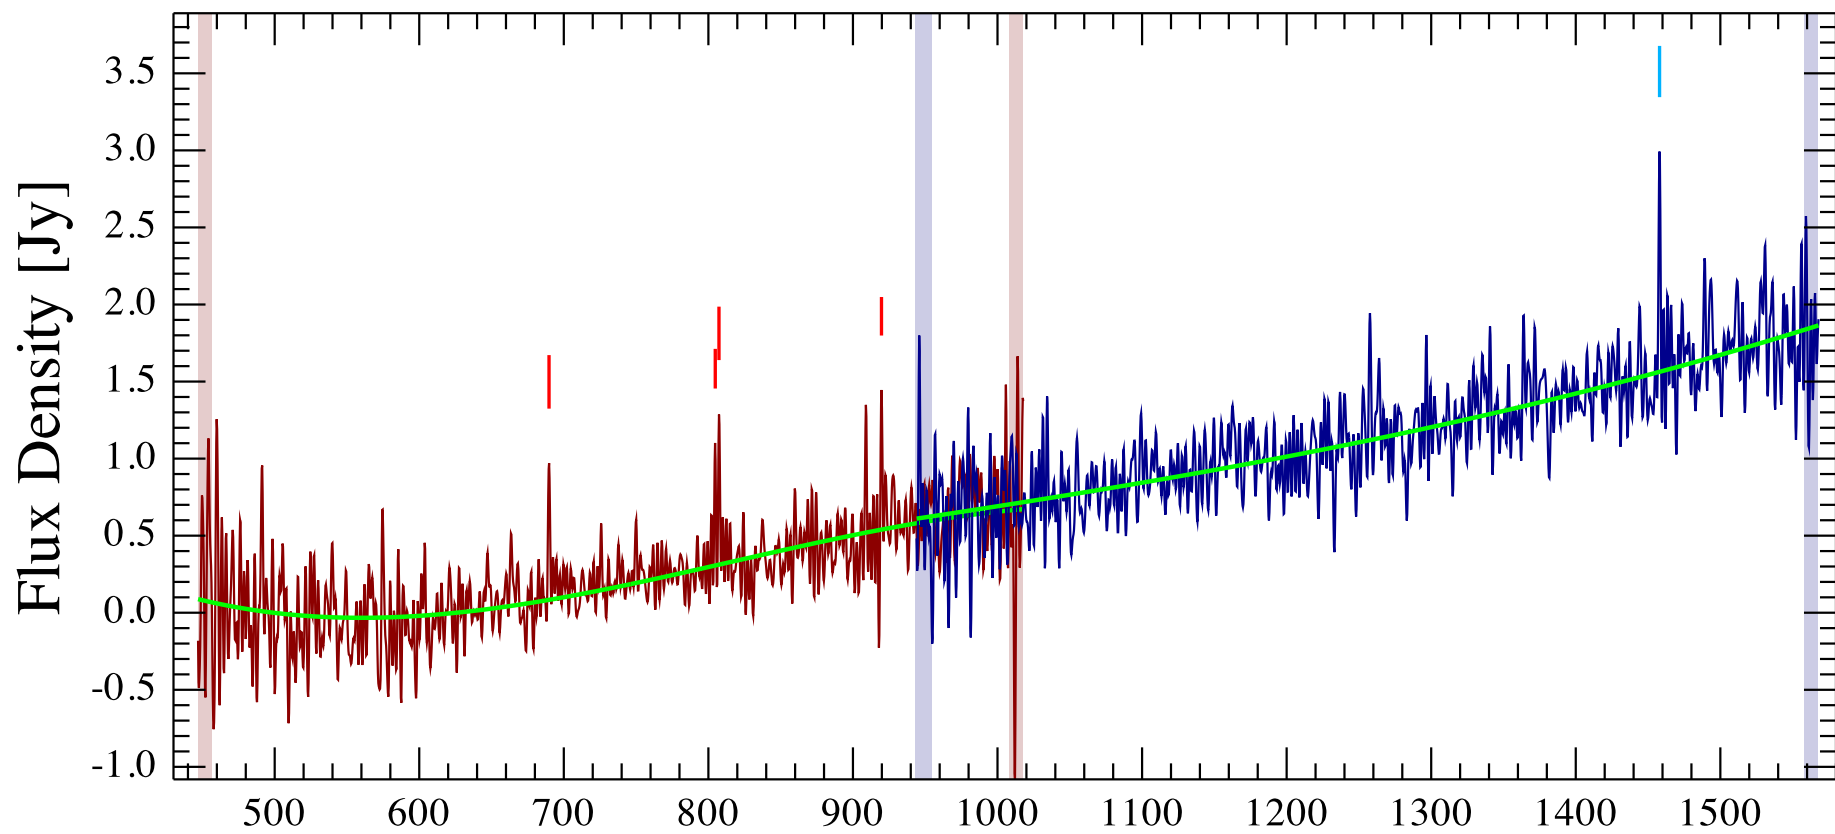

NGC4051 Observation ID 1342209276; (4/1)

NGC4051 Observation ID 1342209276; (3/1)