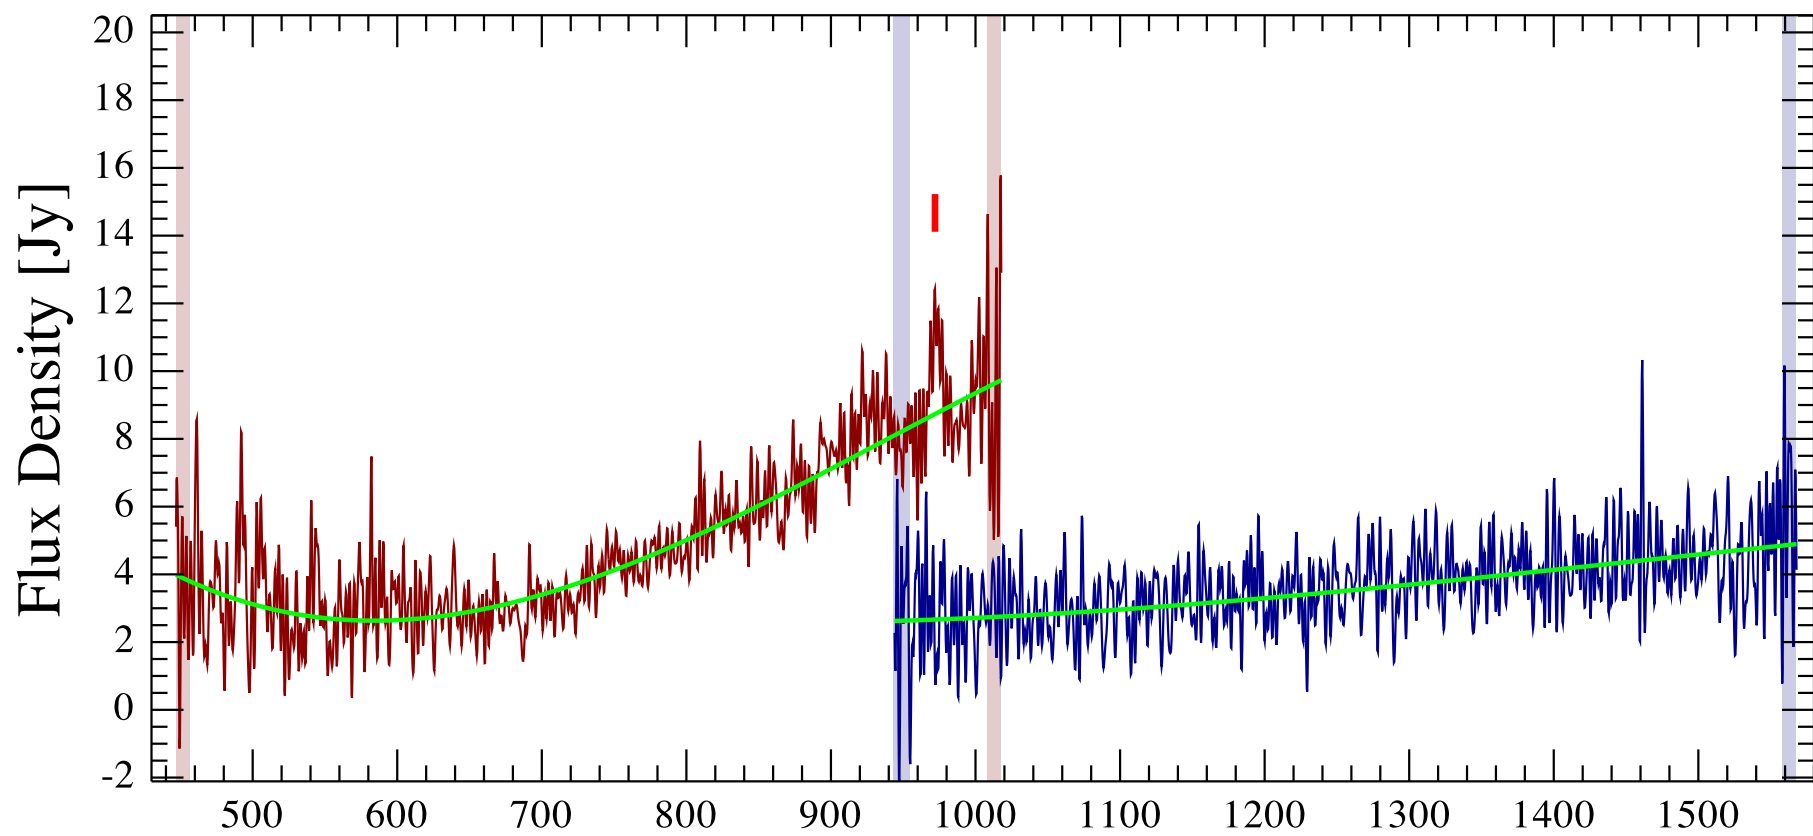

Sh241rHII Observation ID 1342204926; (1/0)

Sh241rHII Observation ID 1342204926; (1/0)