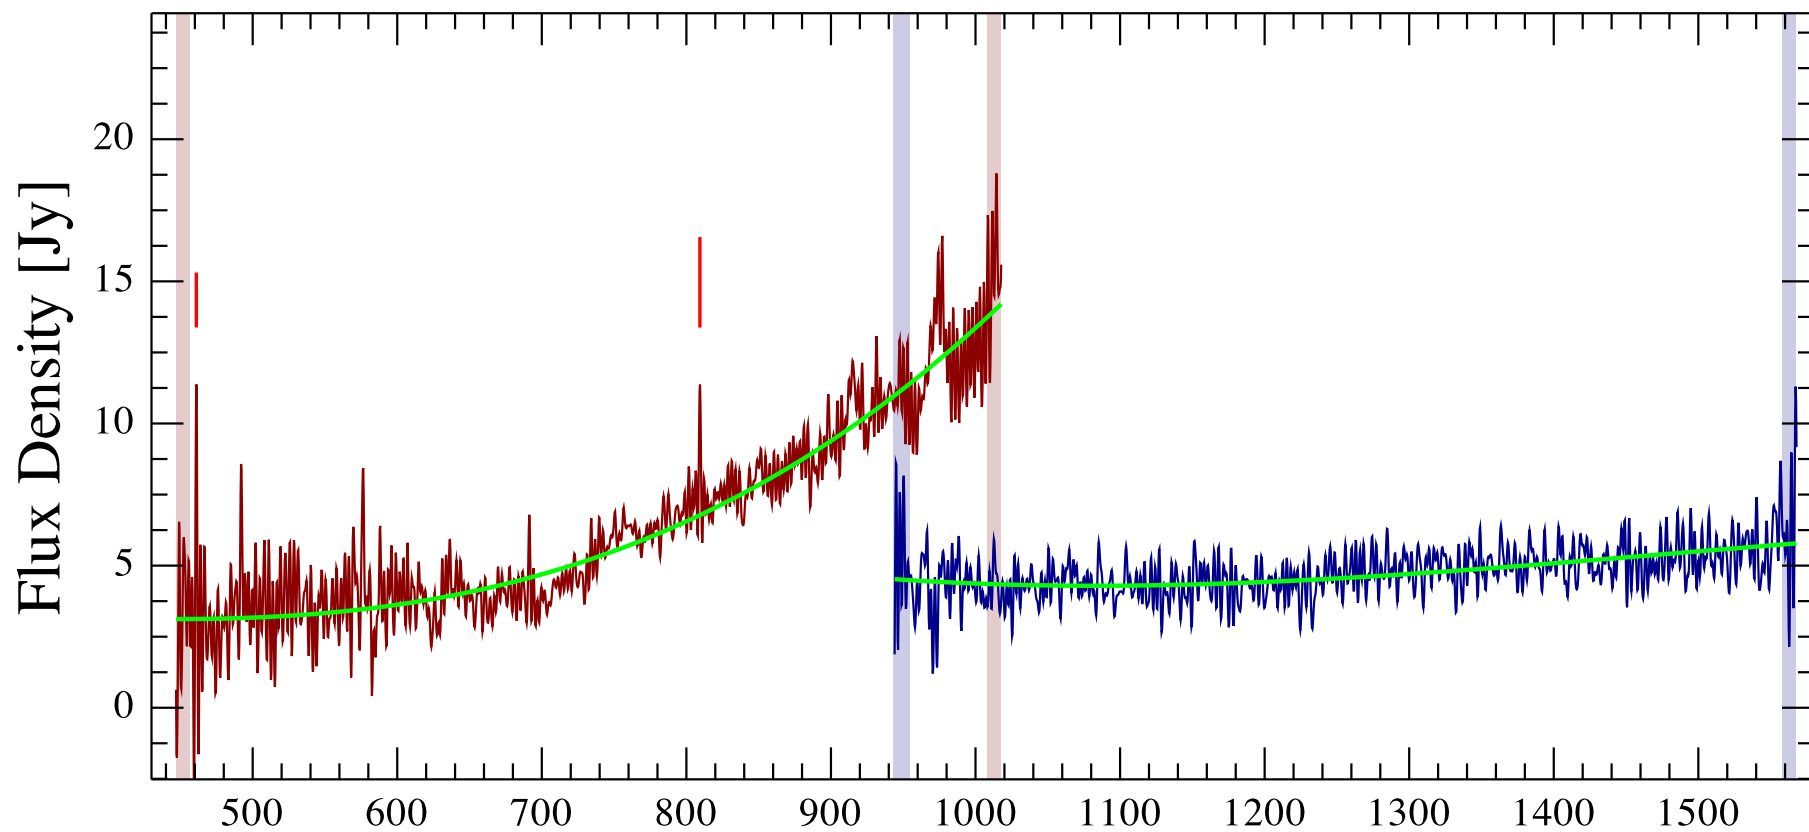

IRAS16293_off Observation ID 1342204900; (2/0)

IRAS16293_off Observation ID 1342204900; (3/0)