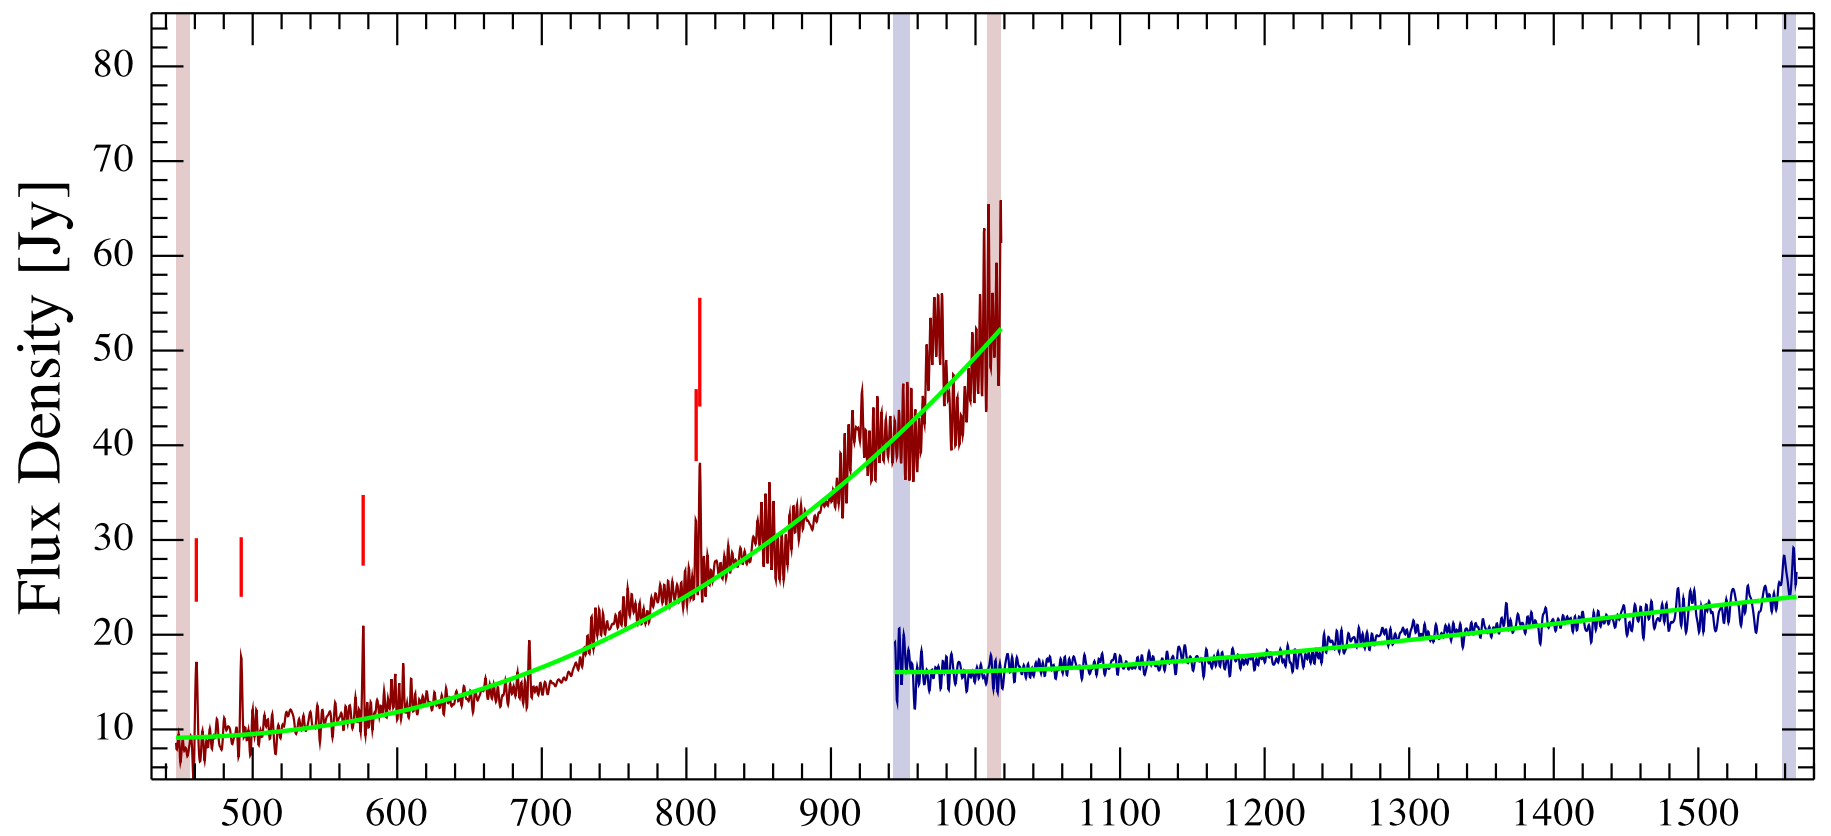

EL29_off Observation ID 1342204897; (5/0)

EL29_off Observation ID 1342204897; (7/0)