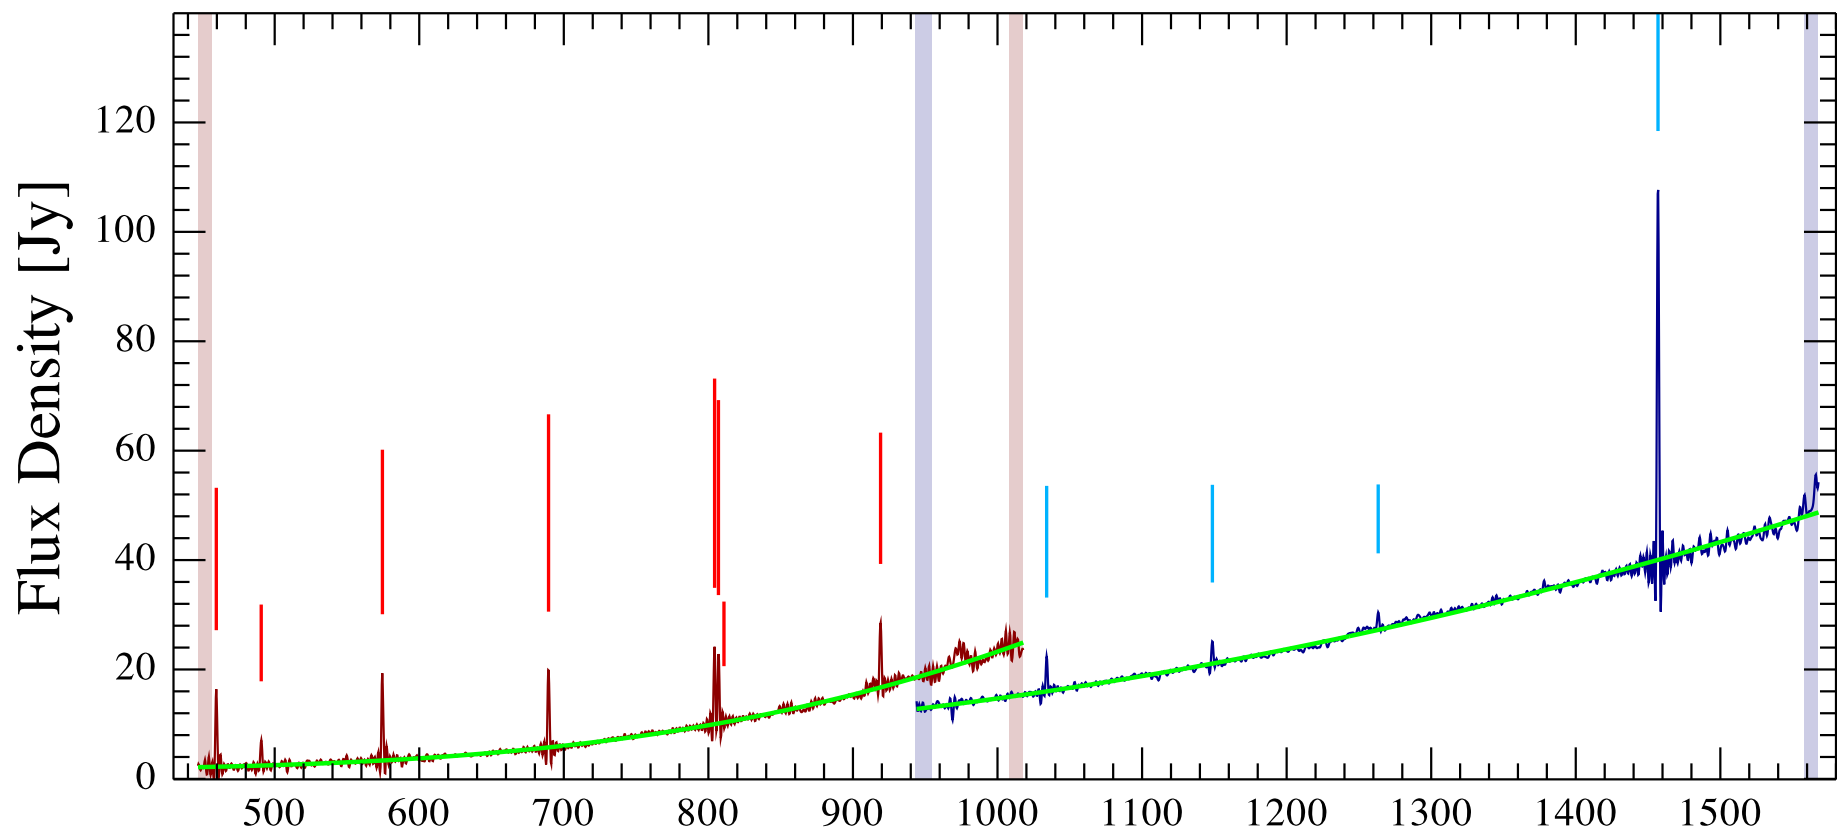

NGC2146-nuc Observation ID 1342204025; (8/4)

NGC2146-nuc Observation ID 1342204025; (9/7)