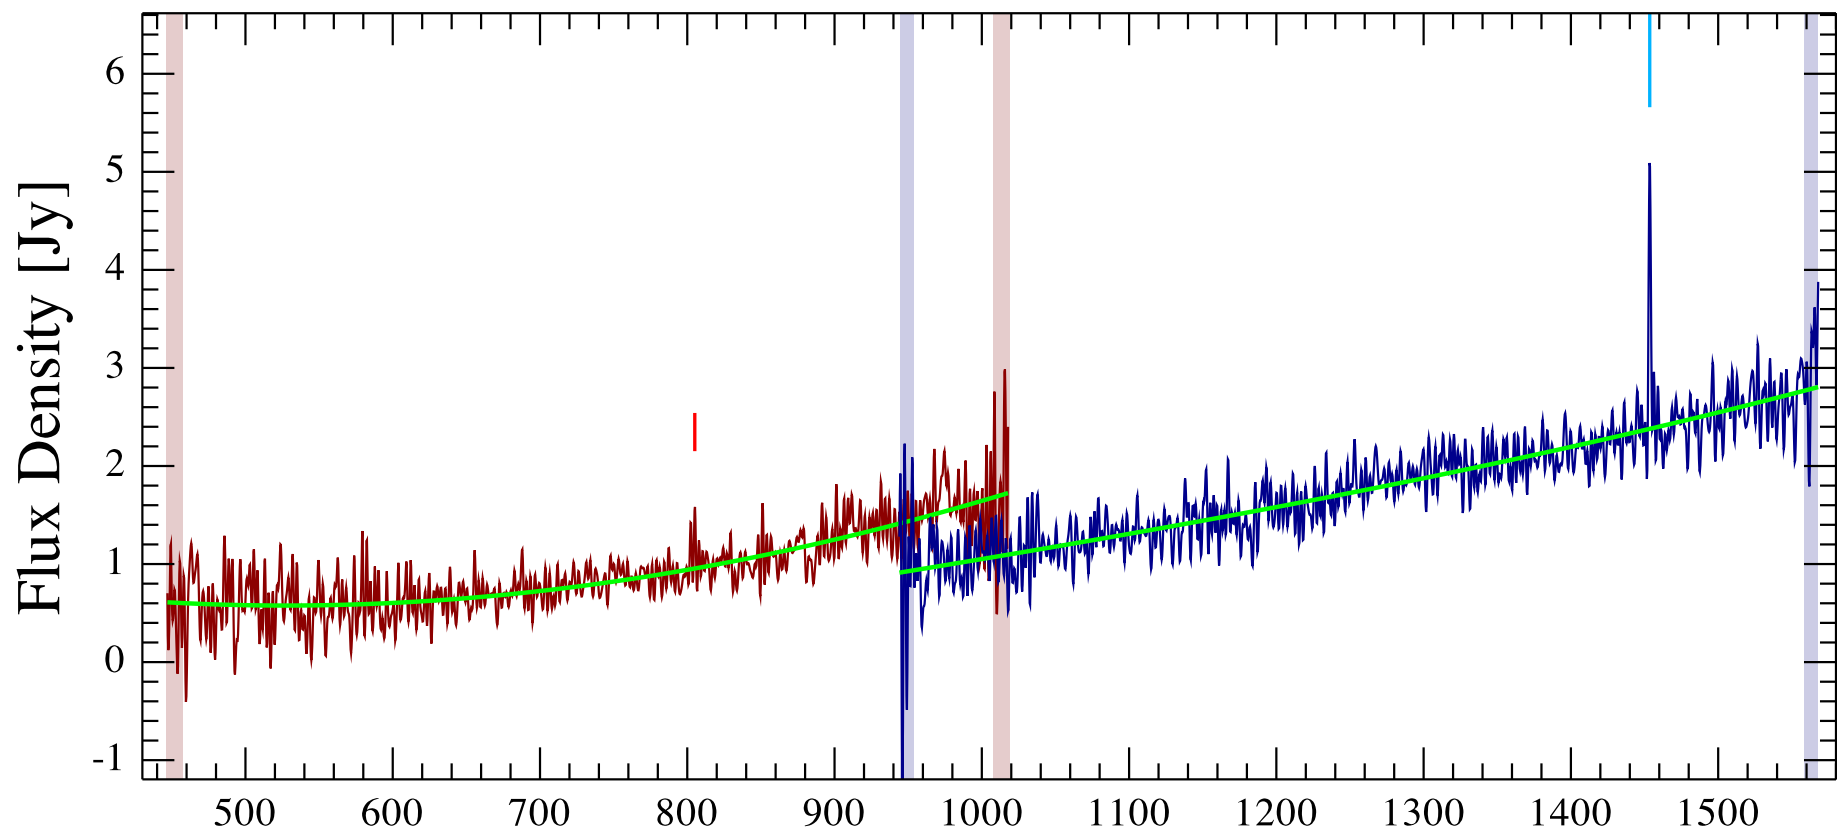

NGC1056 Observation ID 1342204024; (1/1)

NGC1056 Observation ID 1342204024; (1/1)