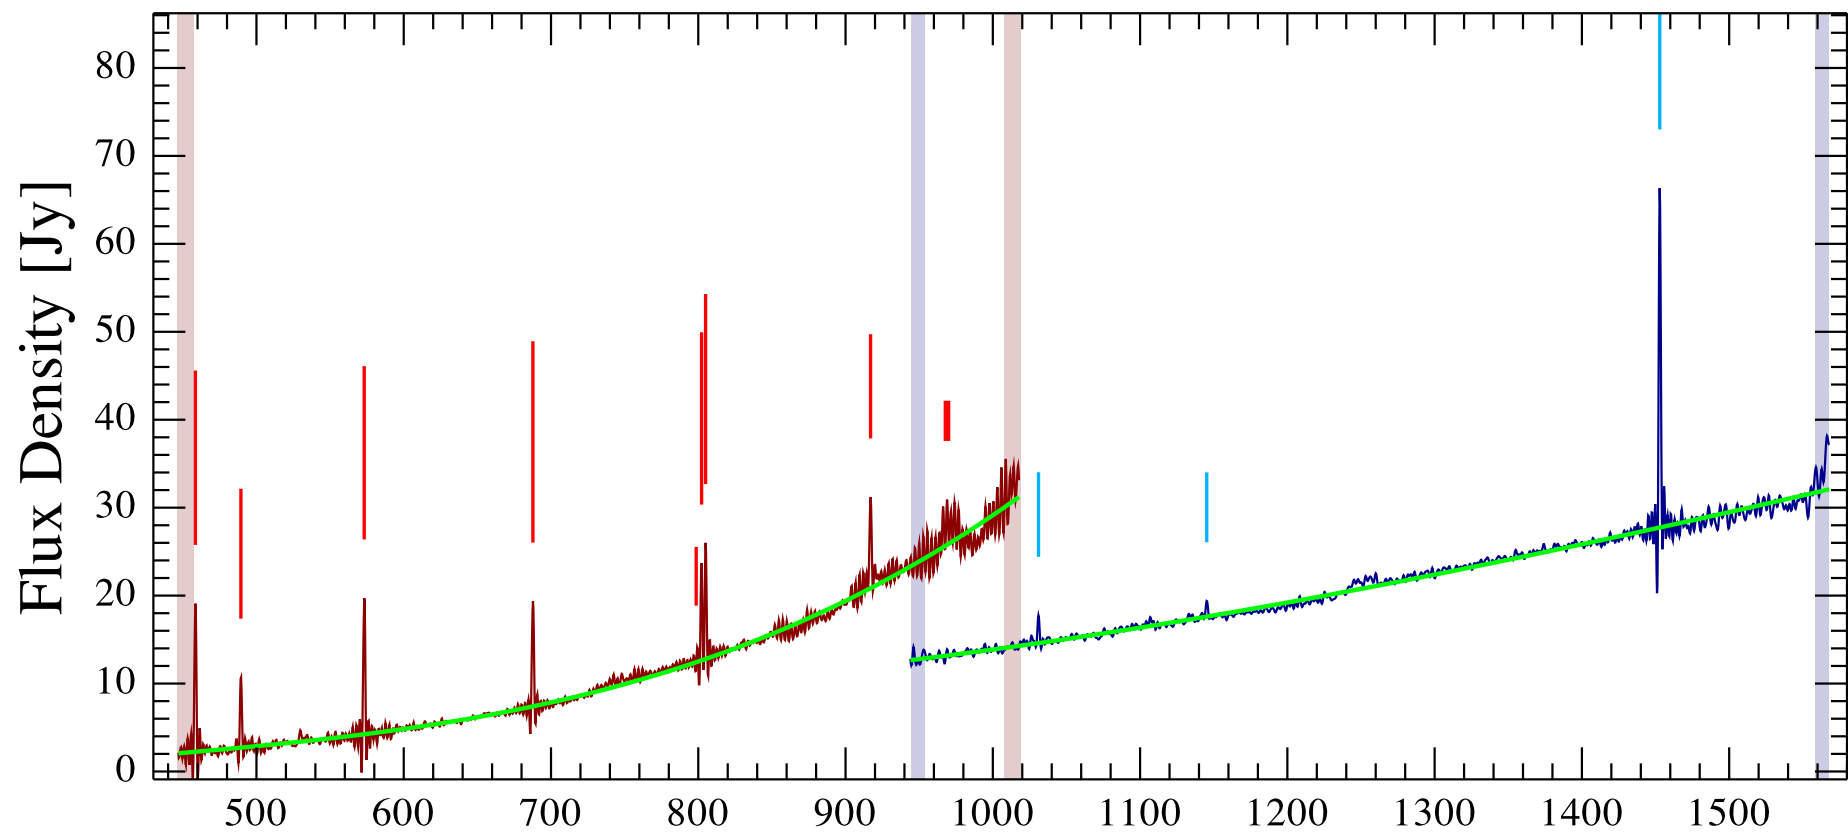

NGC1365-SW Observation ID 1342204021; (9/3)

NGC1365-SW Observation ID 1342204021; (9/4)