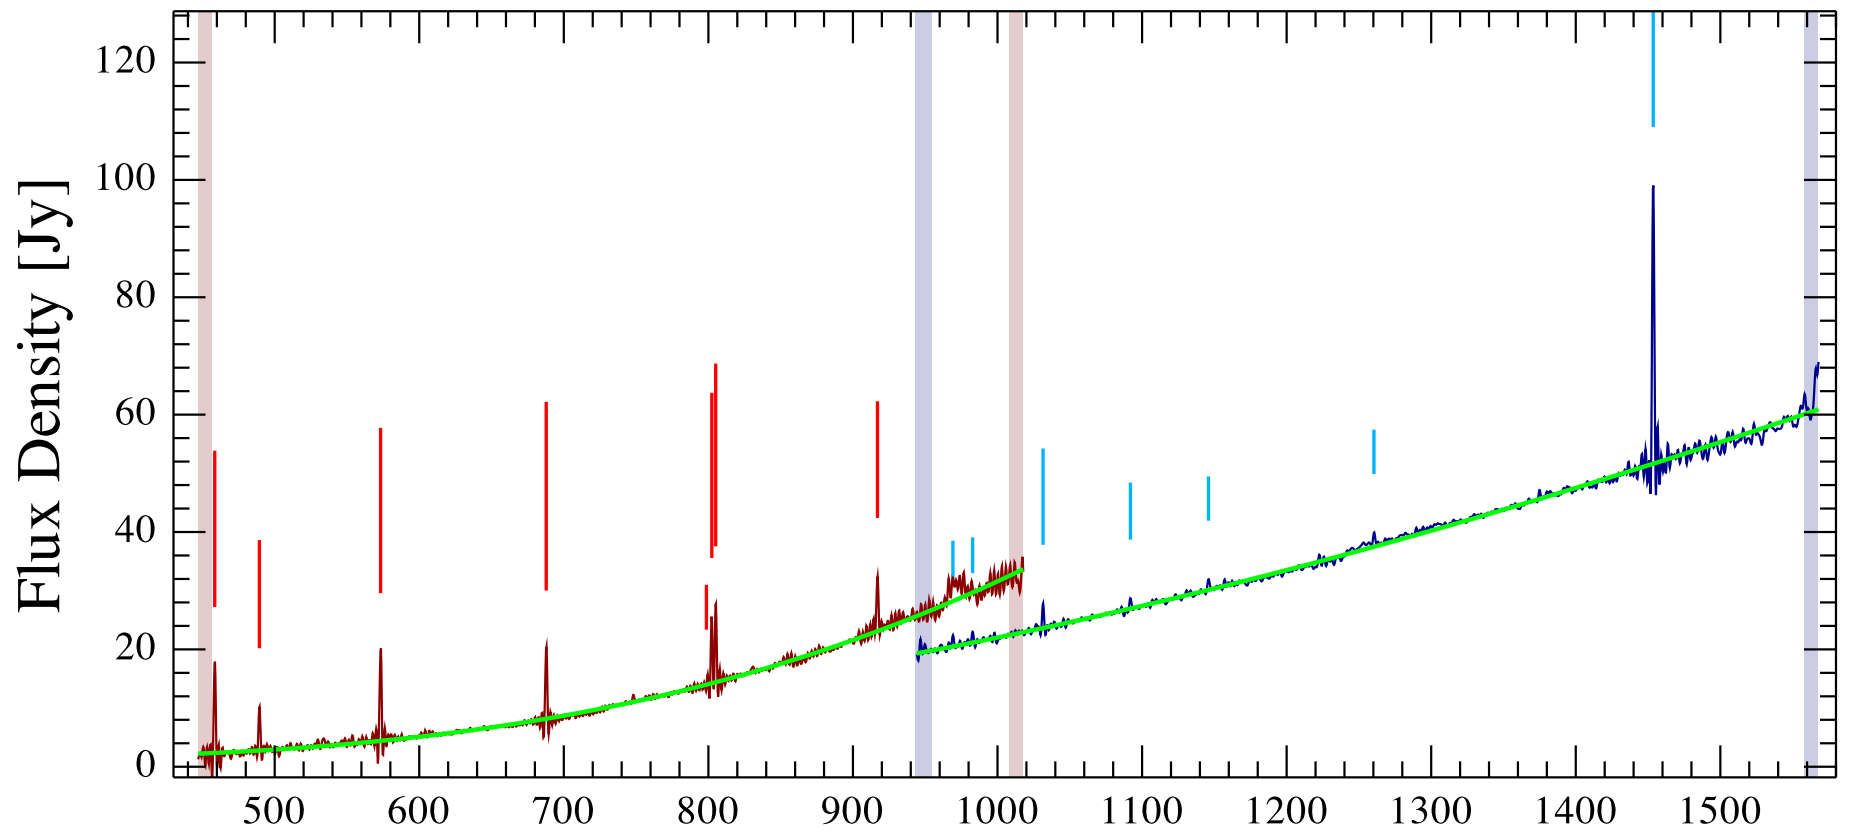

NGC1365-NE Observation ID 1342204020; (8/7)

NGC1365-NE Observation ID 1342204020; (12/4)