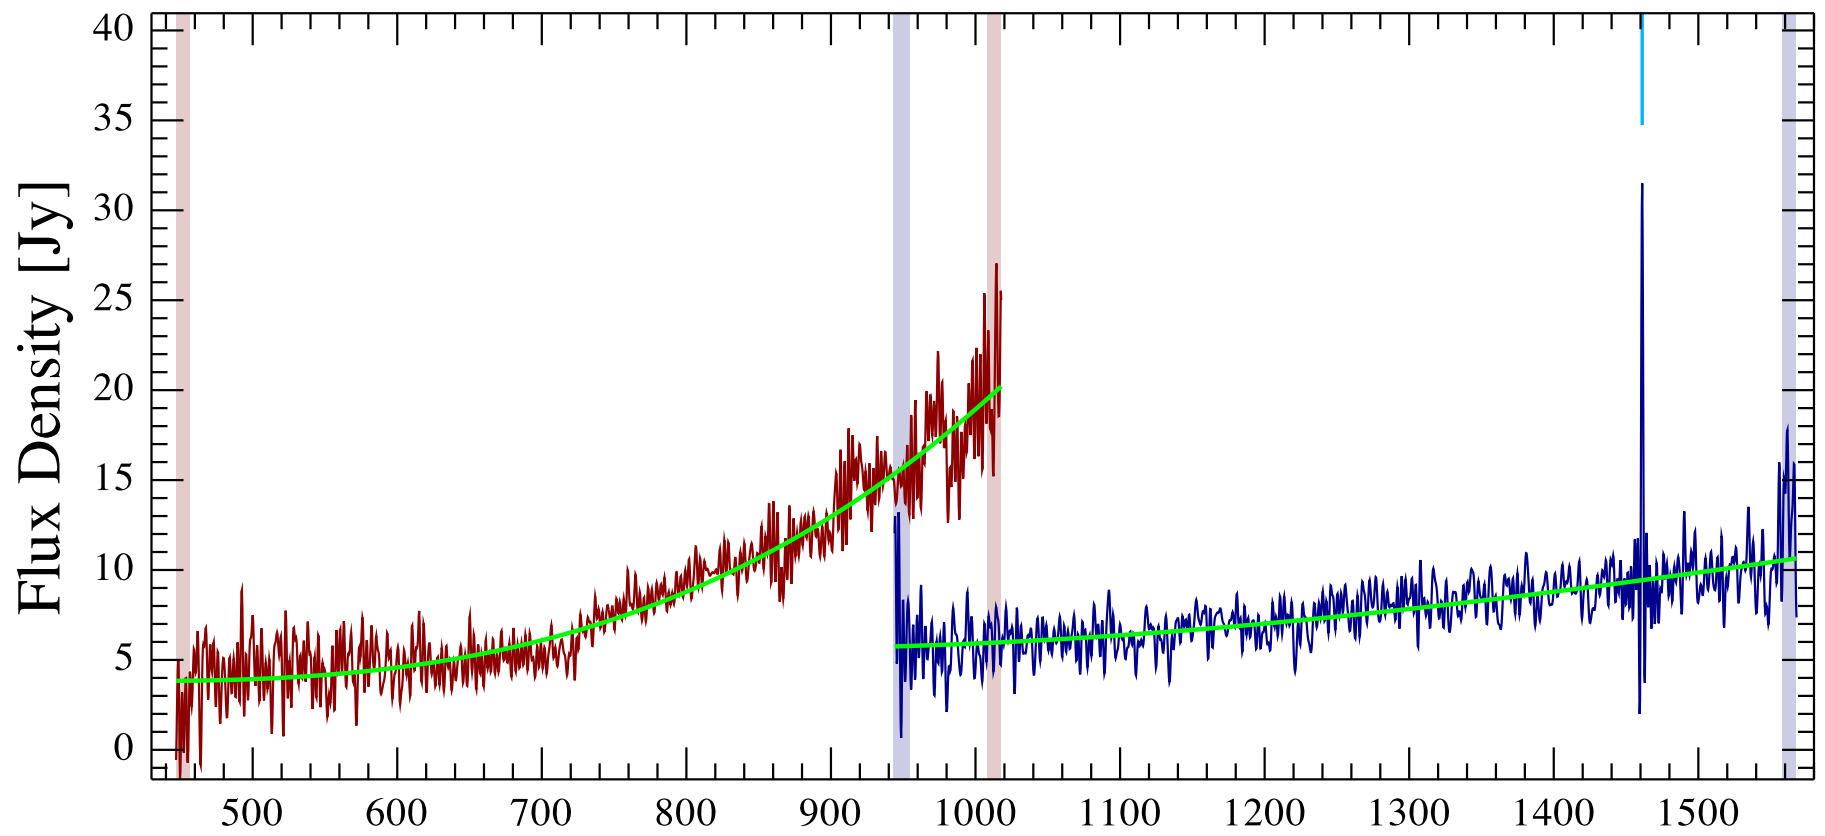

RCW 71 Observation ID 1342202269; (0/1)

RCW 71 Observation ID 1342202269; (0/2)