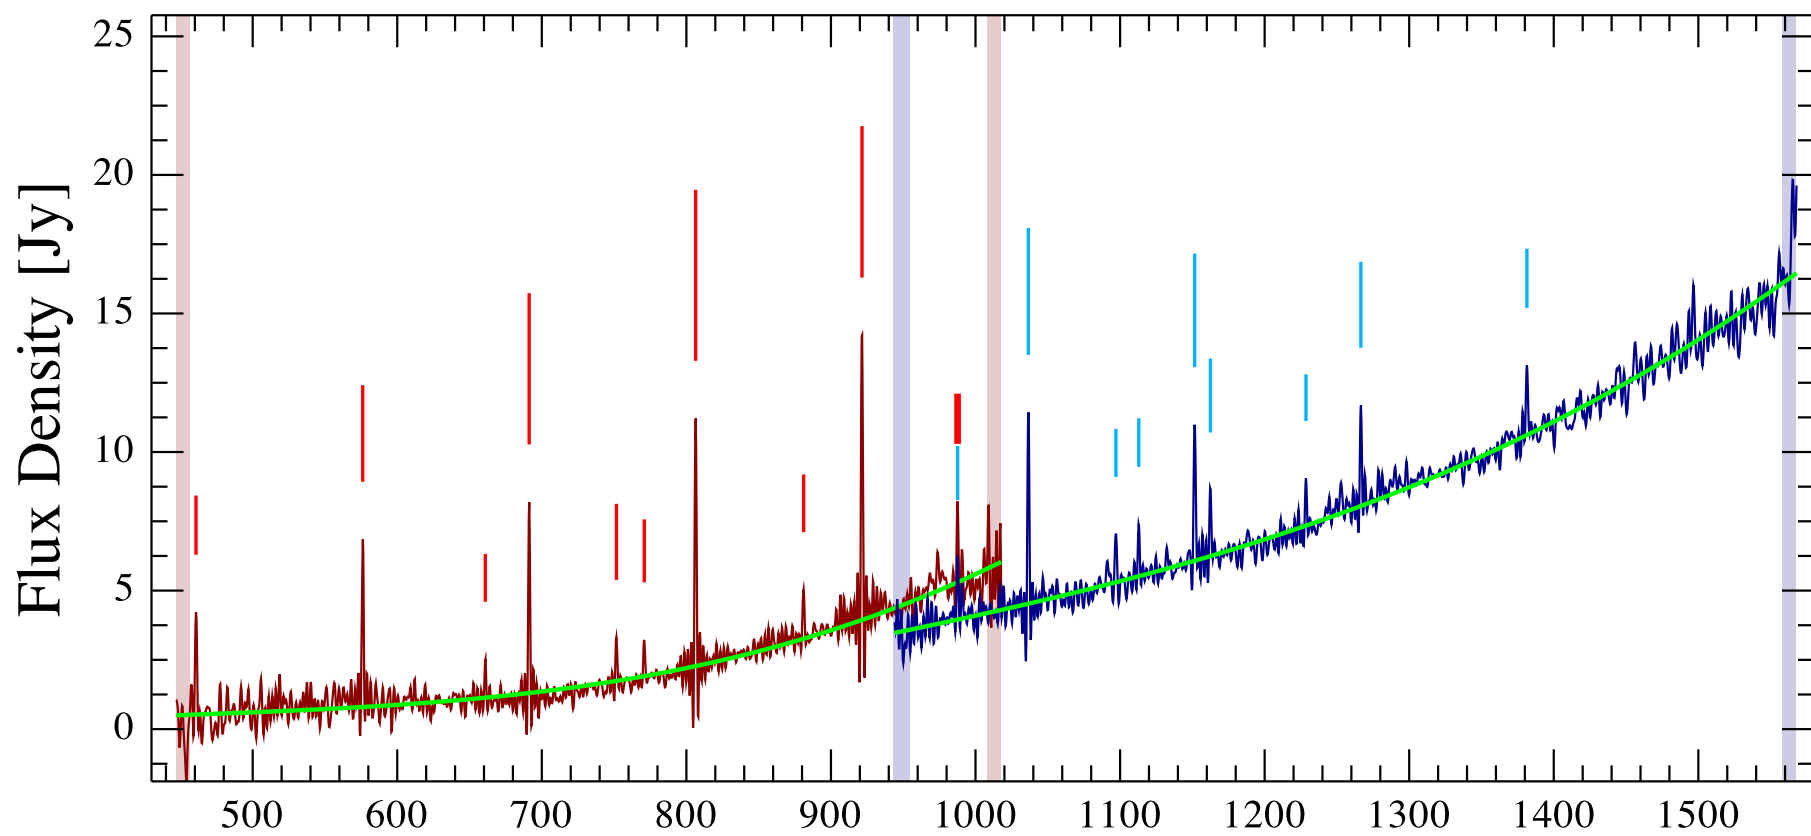

AFGL 2343 Observation ID 1342193660; (10/9)

AFGL 2343 Observation ID 1342193660; (10/9)