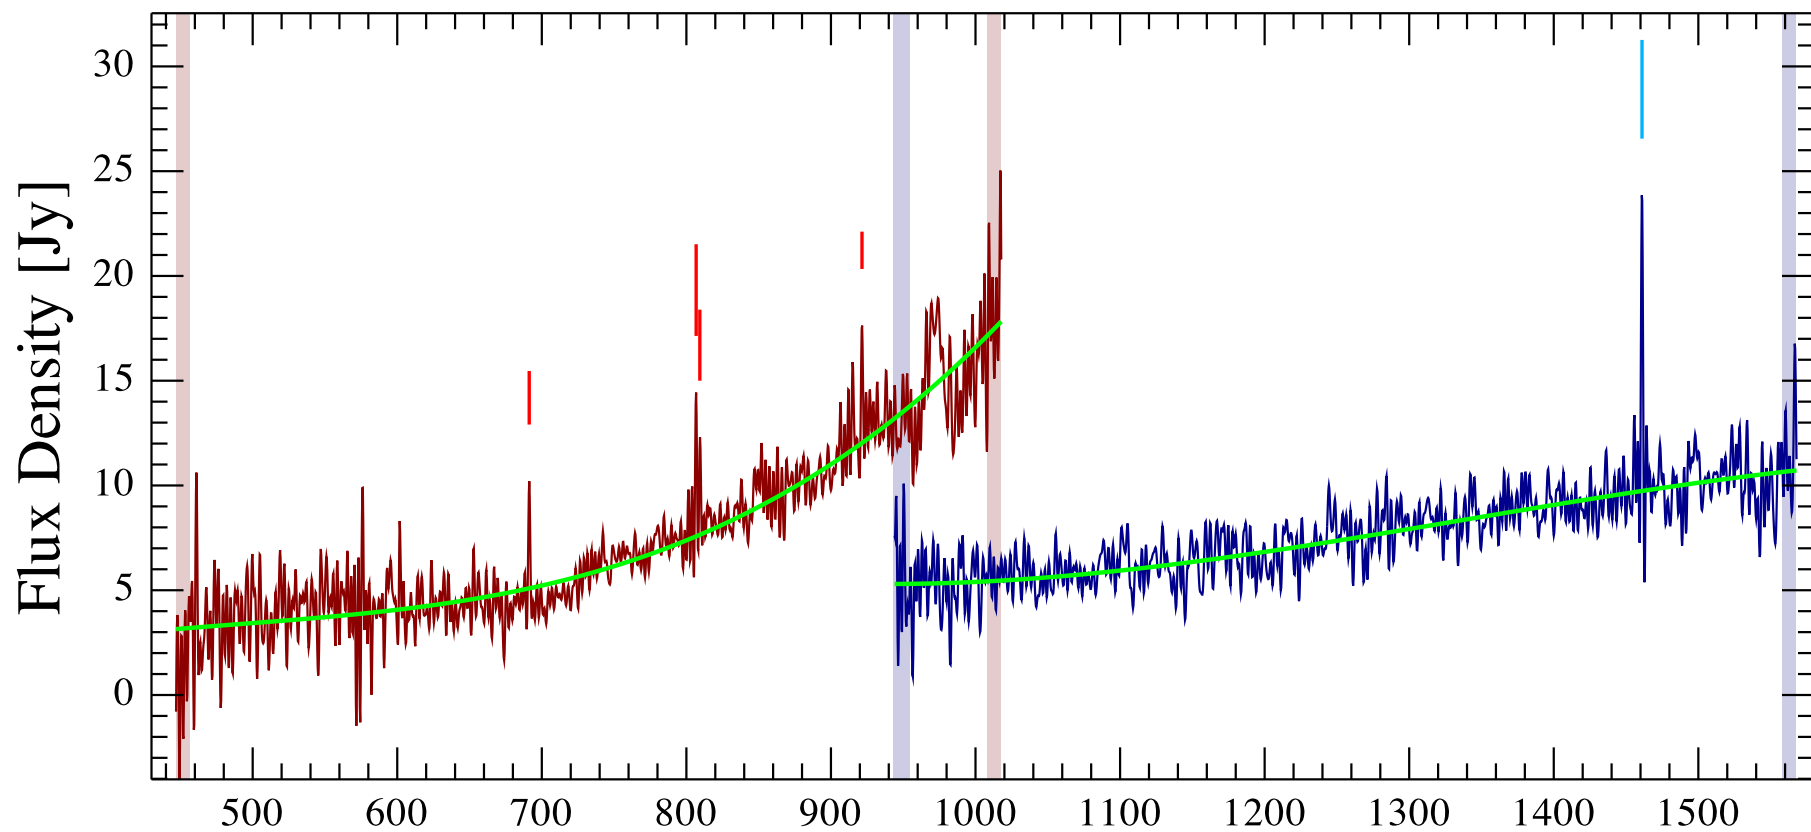

s104pdr Observation ID 1342188189; (4/1)

s104pdr Observation ID 1342188189; (4/1)