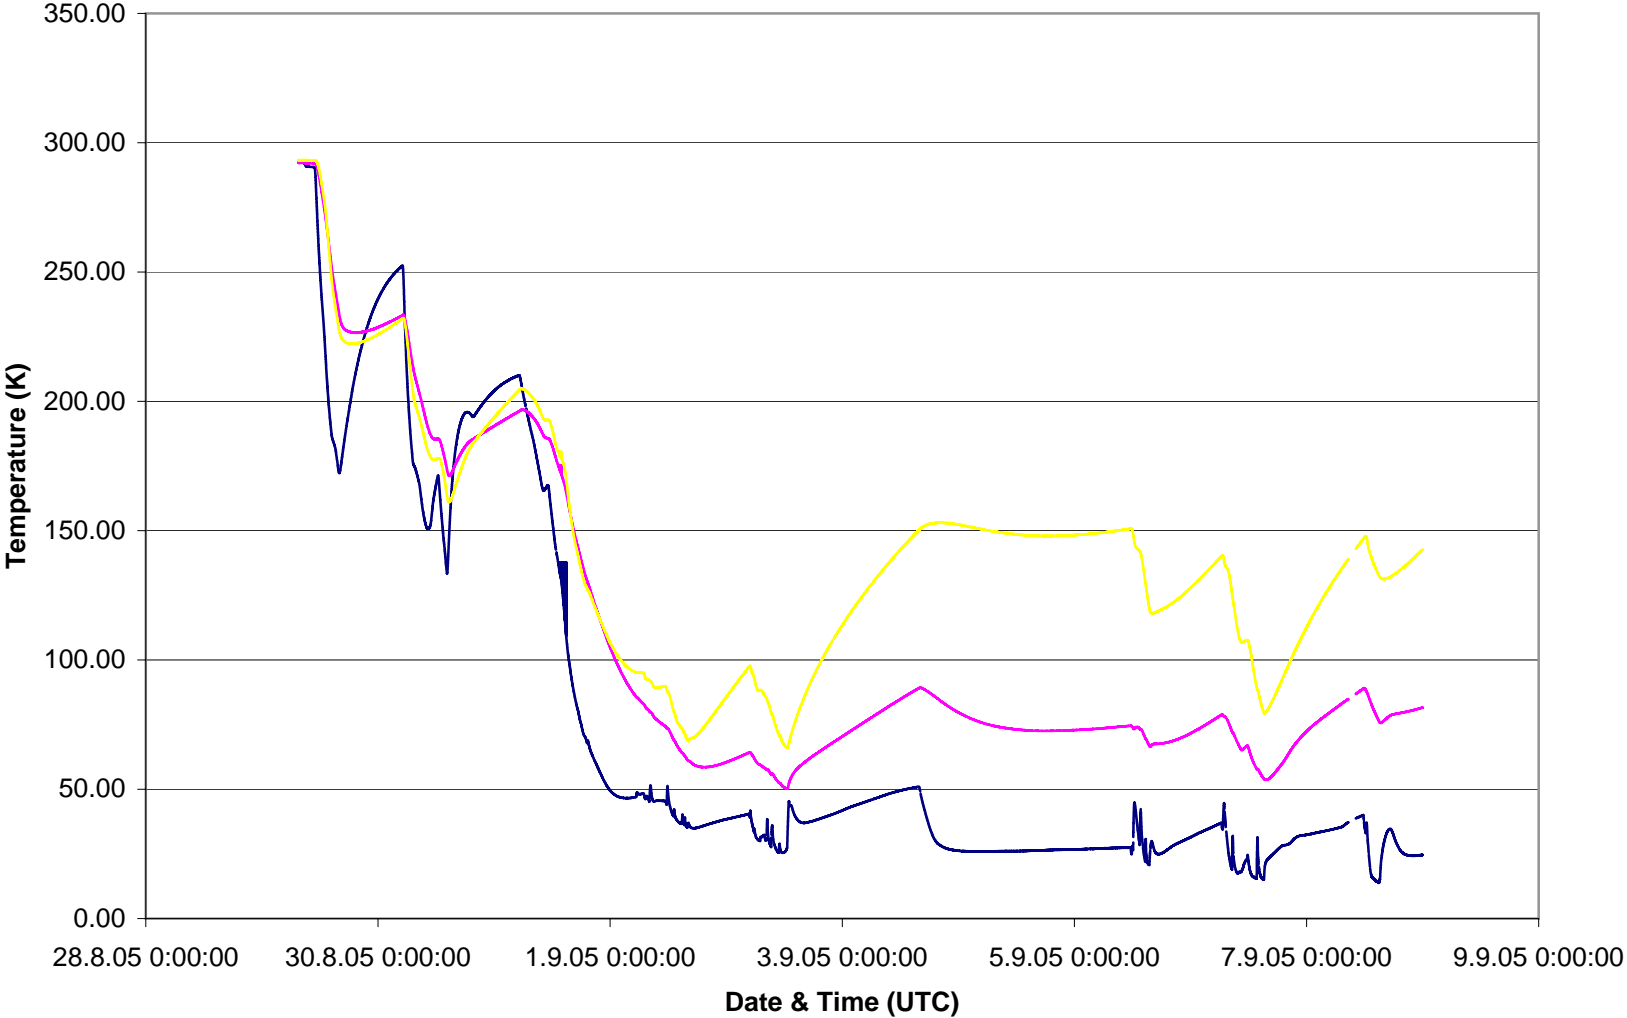

OBA Temperatures

AXT

Level 0

Level 1

Level 2

Level 3

OBA

Tanks

Shields

OBA

Tanks

Shields

Tanks

Shield Temperatures

OBA

Tanks