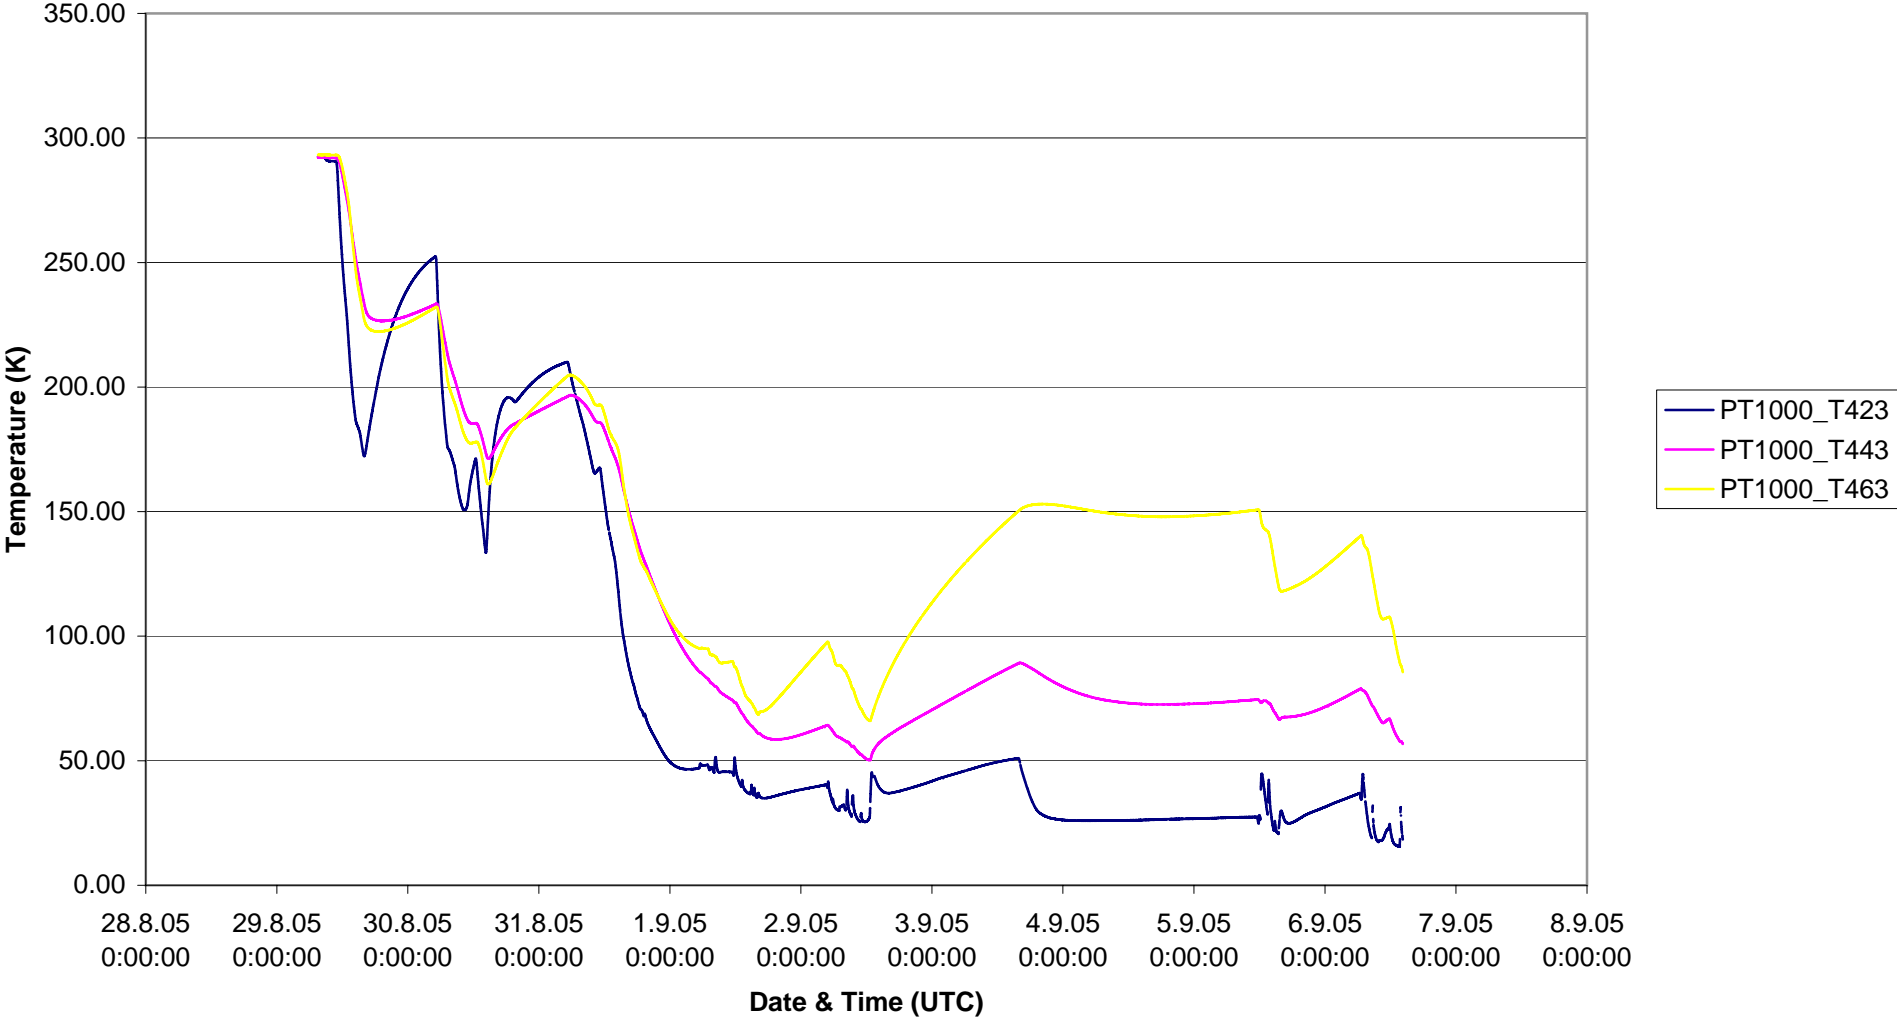

OBA Temperatures

AXT

Level 0

Level 1

Level 2

Level 3

OBA

Tanks

Shields

OBA

Tanks

Shields

Tanks

Shield Temperatures

OBA

Tanks