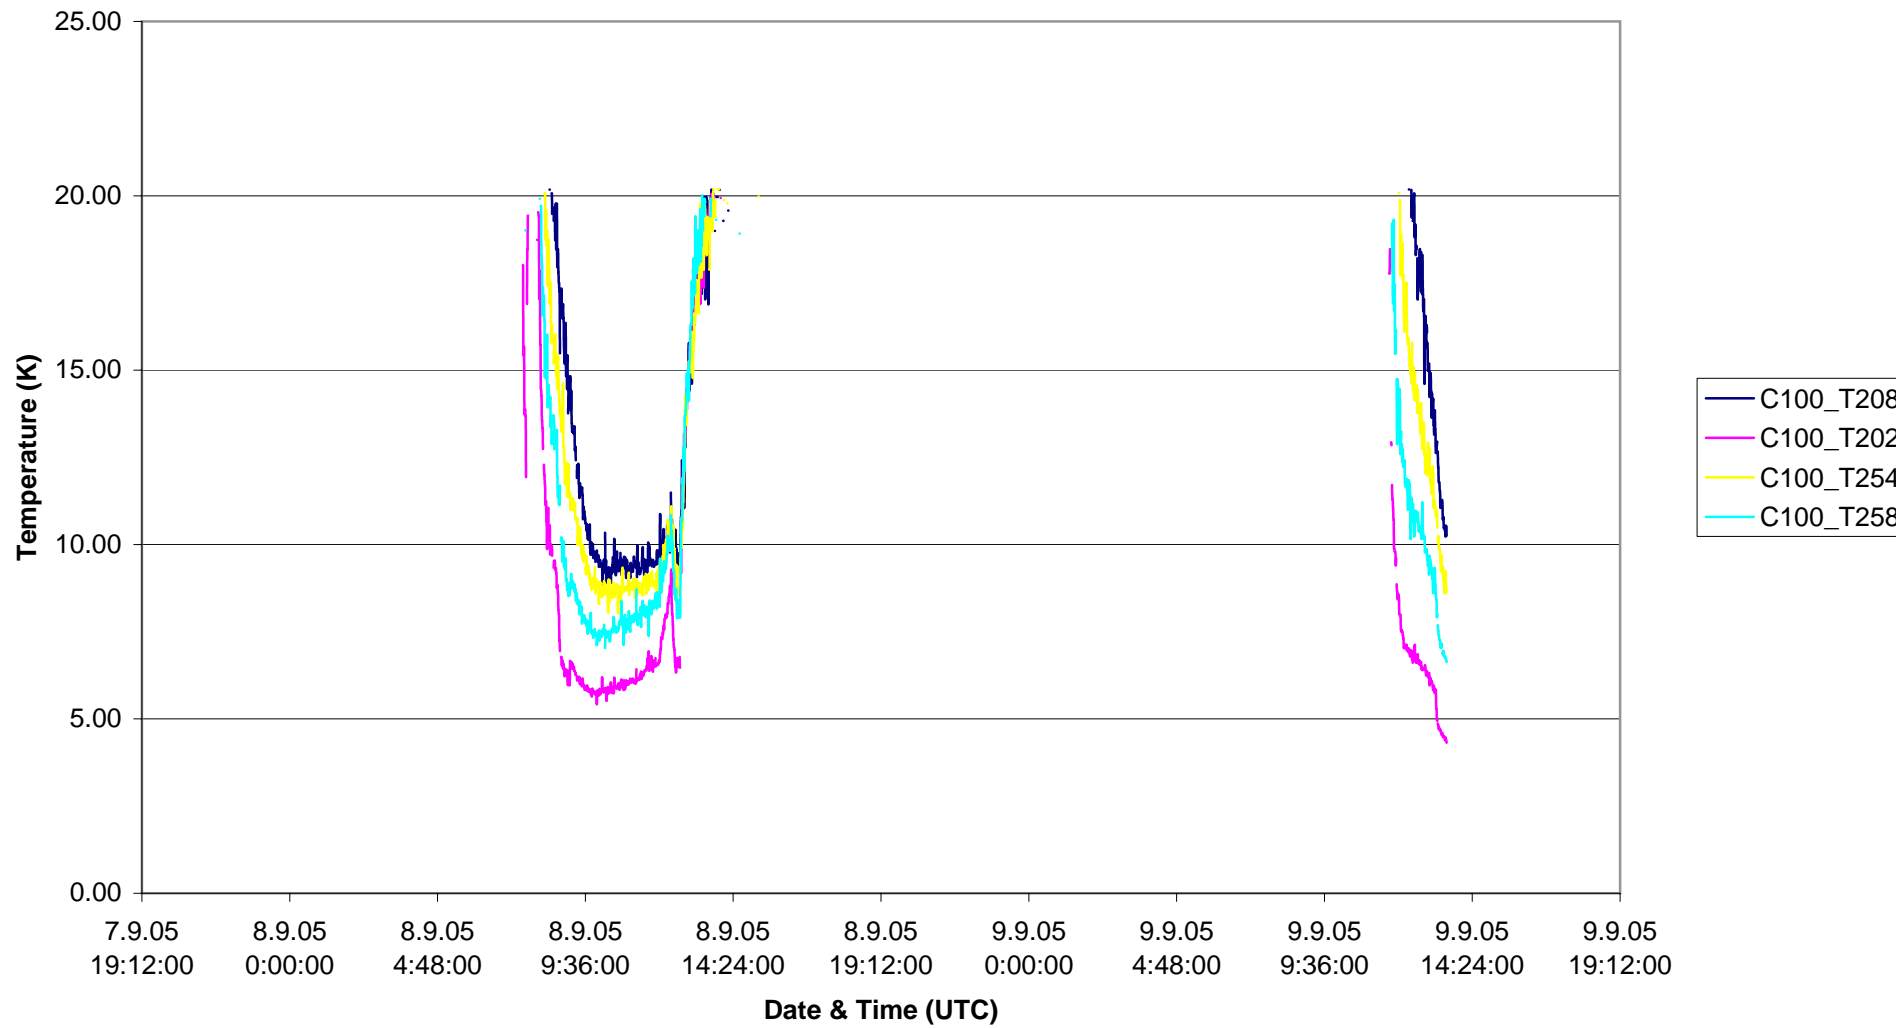

OBA Temperatures

AXT

Level 0

Level 1

Level 2

Level 3

OBA

Tanks

Shields

OBA

Tanks

Shields

Tanks

Shield Temperatures

OBA

Tanks