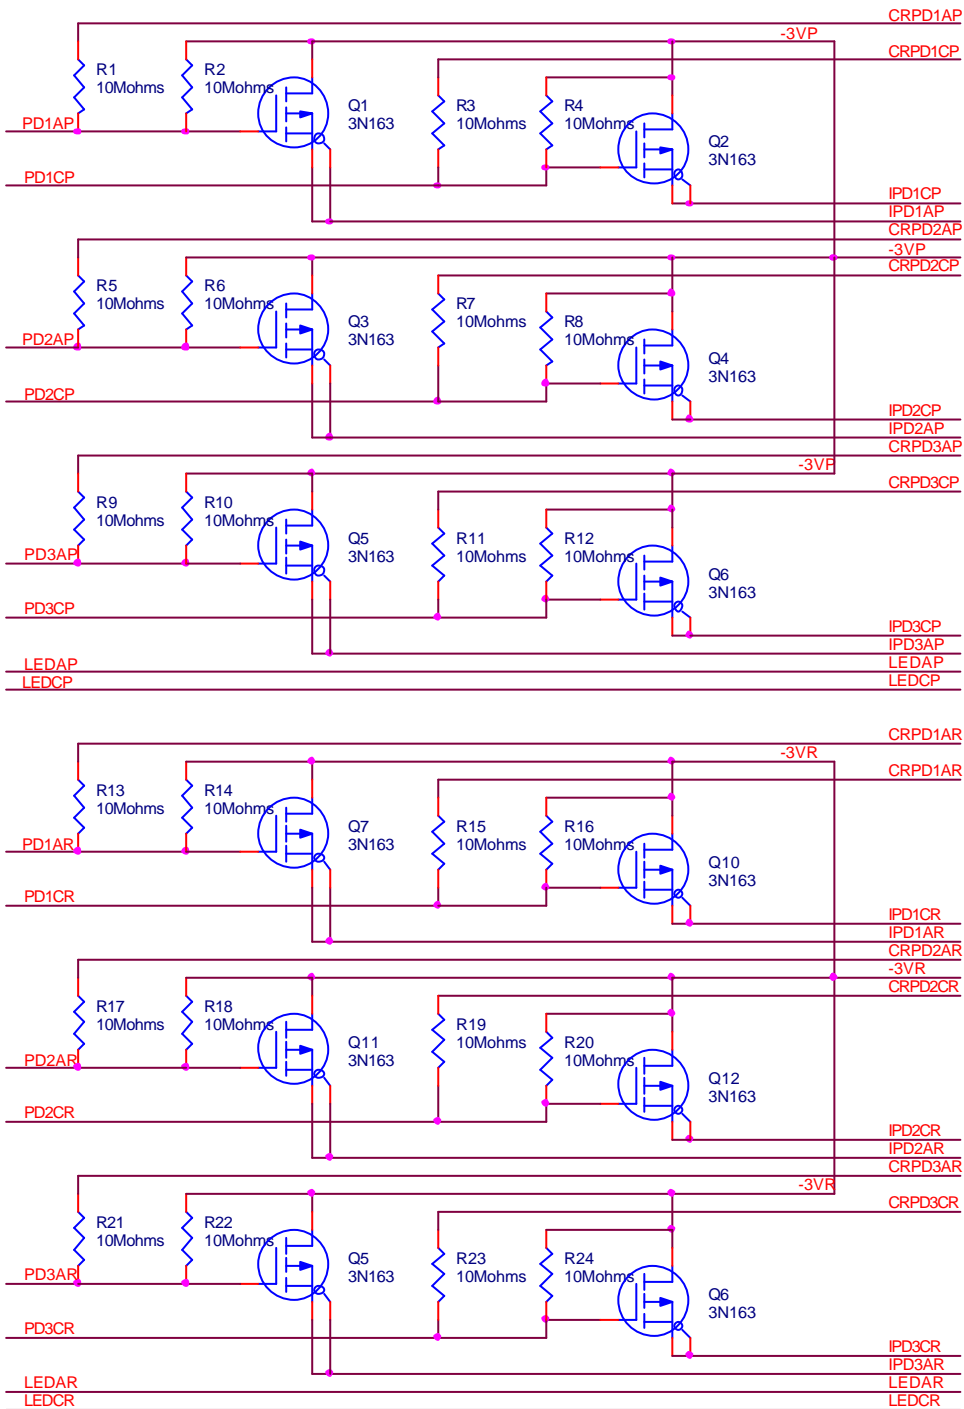

FROM ENCODER HEAD

TOWE

Laboratoire d'Astrophysique de Marseille		
Title		
SPIRE/ENC/QM/INCREMENTAL ENCODER PREAMP		
Size	Document Number	Rev
	LAM/ELE/ENC/QM/01-17	1.0
Date: 11 SEPT 2001	Sheet 1	of