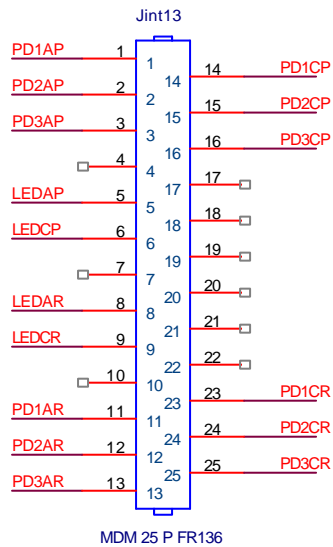

FROM ENCODER HEAD

TOWE

Laboratoire d'Astrophysique de Marseille		
Title		
SPIRE/ENC/QM/INCREMENTAL ENCODER PREAMP		
Size	Document Number	Rev
	LAM/ELE/ENC/QM/01-17	1.0
Date: 11 SEPT 2001	Sheet 1	of