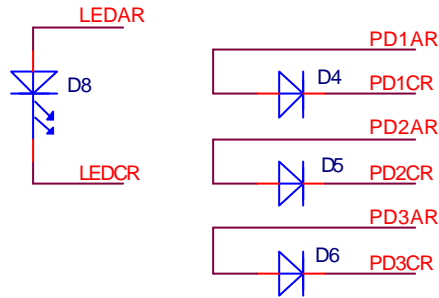

PRIME

REDUND.

MDM 25S FR116

CNRS - Laboratoire d' Astrophysique de Marseille		
Title SPIRE/MOIRE ENCODER/QM		
Size A4	Document Number LAM/ELE/ENC/QM/01-16	Rev 1.0
Date: 11-09-2001		Sheet 1 of 1