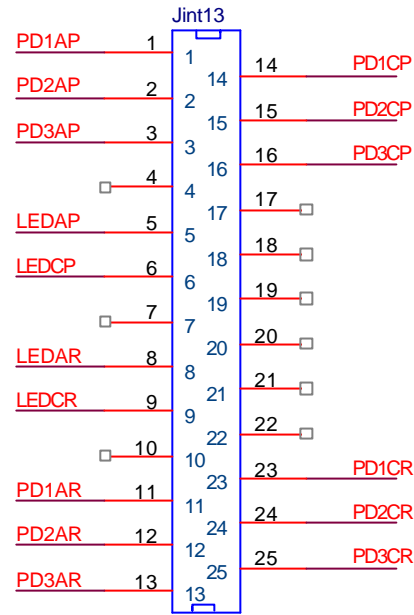

PRIME

REDUND.

MDM 25S FR116

CNRS - Laboratoire d' Astrophysique de Marseille		
Title SPIRE/MOIRE ENCODER/QM		
Size A4	Document Number LAM/ELE/ENC/QM/01-16	Rev 1.0
Date: 11-09-2001		Sheet 1 of 1