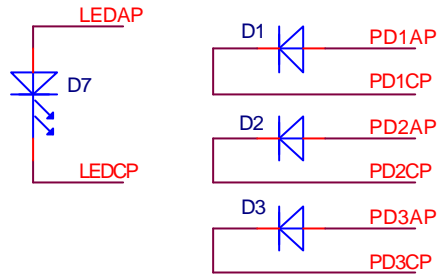

PRIME

REDUND.

MDM 25S FR116

CNRS - Laboratoire d' Astrophysique de Marseille		
Title SPIRE/MOIRE ENCODER/QM		
Size A4	Document Number LAM/ELE/ENC/QM/01-16	Rev 1.0
Date: 11-09-2001		Sheet 1 of 1