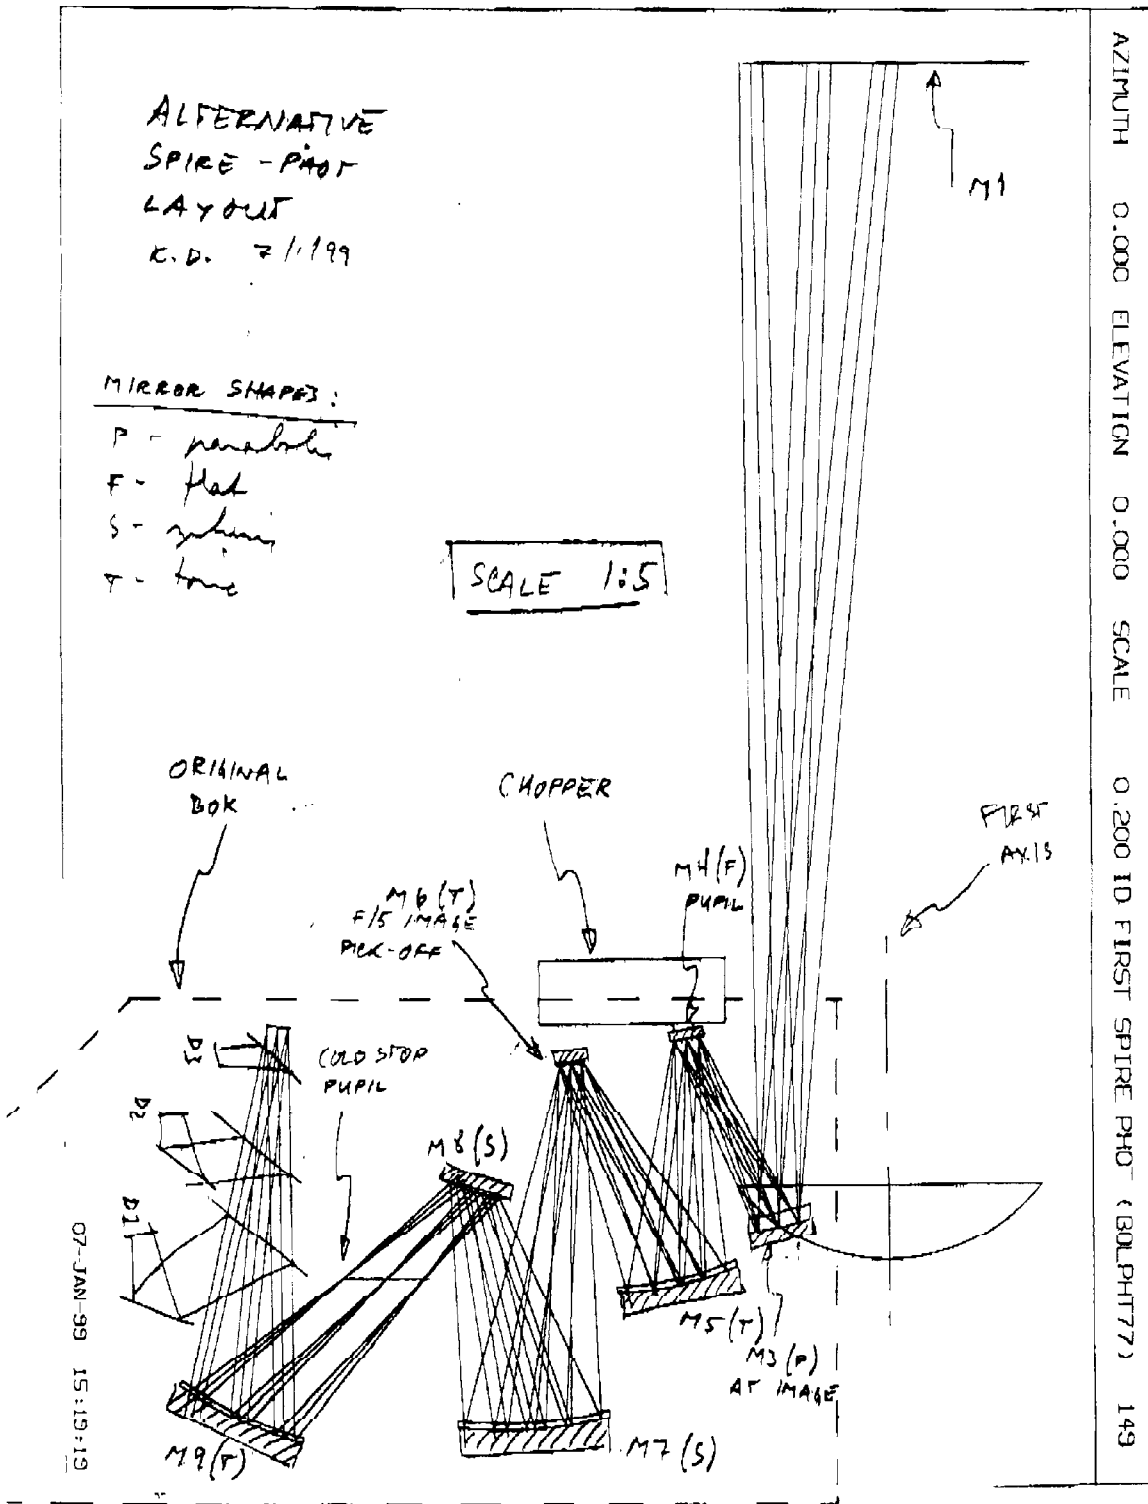

SPIRE/OMAIN/005610

TO: B. SWINYARD

00 44

1235 44 6667

Scanned

ALTERNATIVE
SPIRE - PHOT
LAYOUT
K.D. 7/1/99

MIRROR SHAPES:

- P - parabol
- F - flat
- S - sphere
- T - toric

SCALE 1:5

AZIMUTH

0.000 ELEVATION

0.000 SCALE

0.200 ID FIRST SPIRE PHO (BOLPH77)

149

07-JAN-99 15:19:19